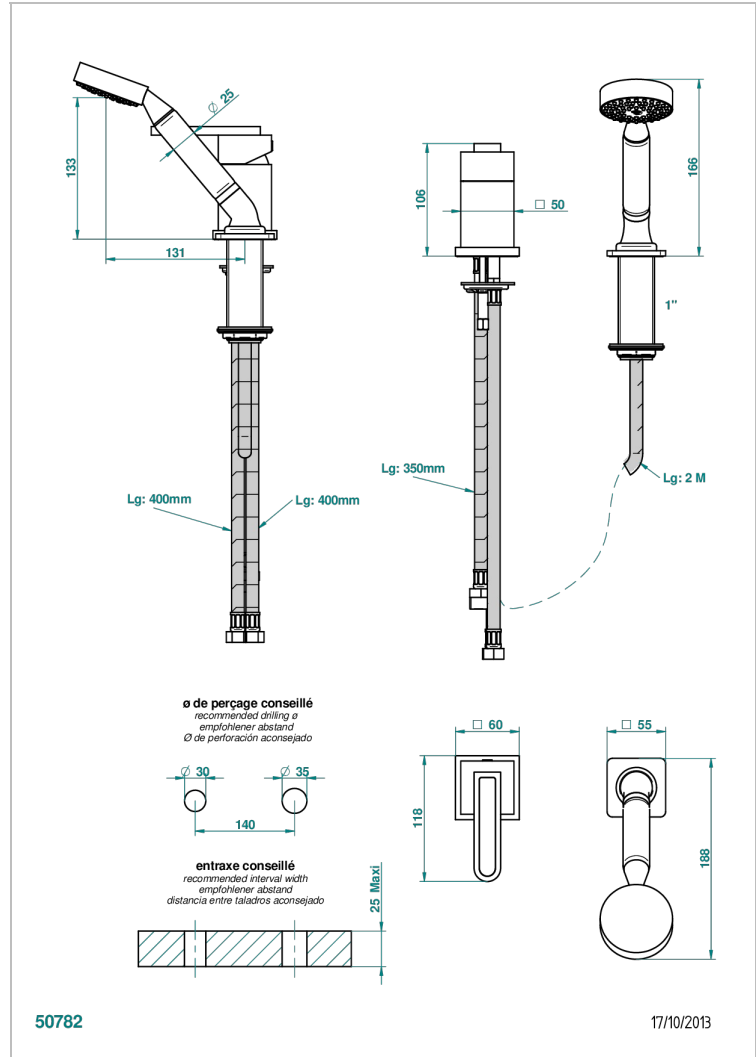

PROFIL BLACK ONYX

A6N-6523/60AUS

Deck mounted mixer with handshower

CHARACTERISTIC

- Profil Black Onyx
- Deck mounted mixer with handshower

TECHNICAL SPECS

- Recommandé : 3 bars (max. 5 bars) - Advised : 43,5 psi (max. 72 psi)
- 9,5 l/min à 3 bars (2.5 gpm at 43.5 psi)