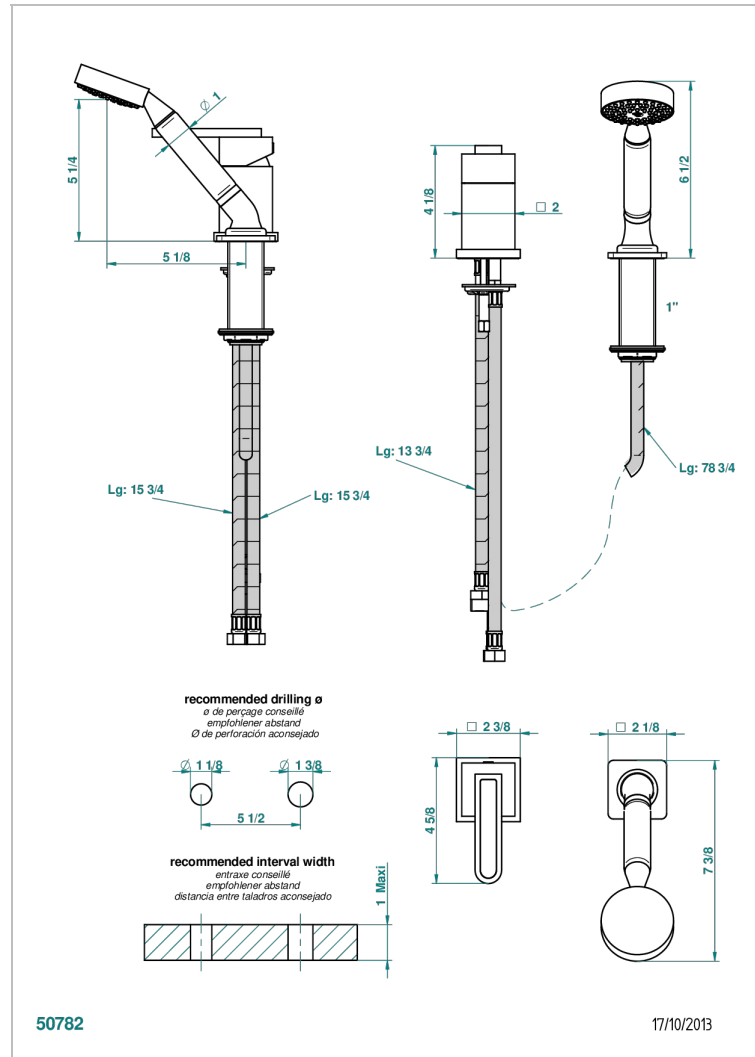

PROFIL BLACK ONYX

A6N-6523/60AUS

Deck mounted mixer with handshower

CHARACTERISTIC

- Profil Black Onyx
- Deck mounted mixer with handshower

TECHNICAL SPECS

- Recommandé : 3 bars (max. 5 bars) - Advised : 43,5 psi (max. 72 psi)
- 9,5 l/min à 3 bars (2.5 gpm at 43.5 psi)