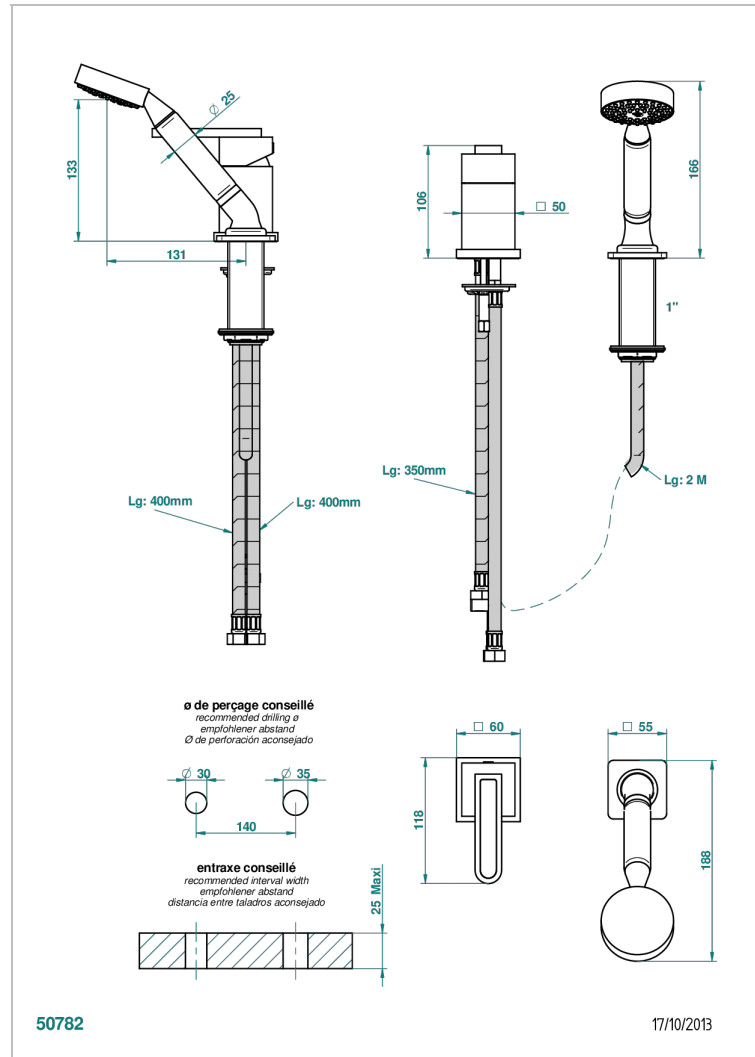

PROFIL BLACK ONYX

A6N-6523/60A

Rim mounted ceramic mixer with handshower

CHARACTERISTIC

- Profil Black Onyx
- Rim mounted ceramic mixer with handshower

TECHNICAL SPECS

- Recommandé : 3 bars (max. 5 bars) - Advised : 43,5 psi (max. 72 psi)
- 9,5 l/min à 3 bars (2.5 gpm at 43.5 psi)