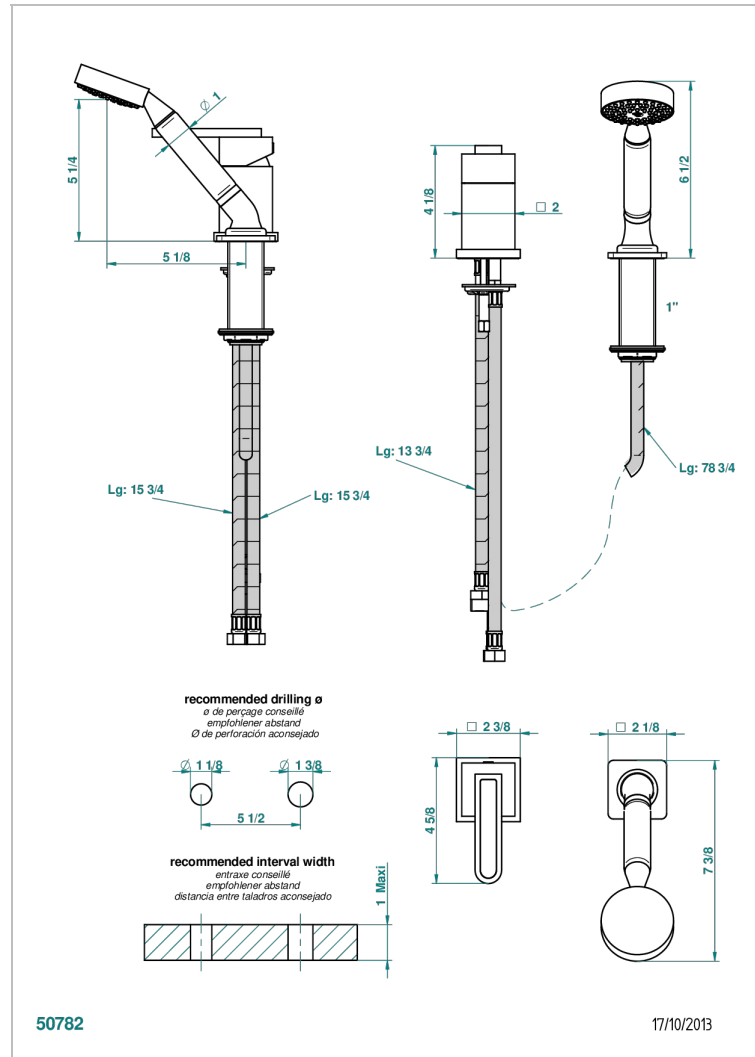

# PROFIL BLACK ONYX

A6N-6523/60A

Rim mounted ceramic mixer with handshower

## CHARACTERISTIC

- Profil Black Onyx
- Rim mounted ceramic mixer with handshower