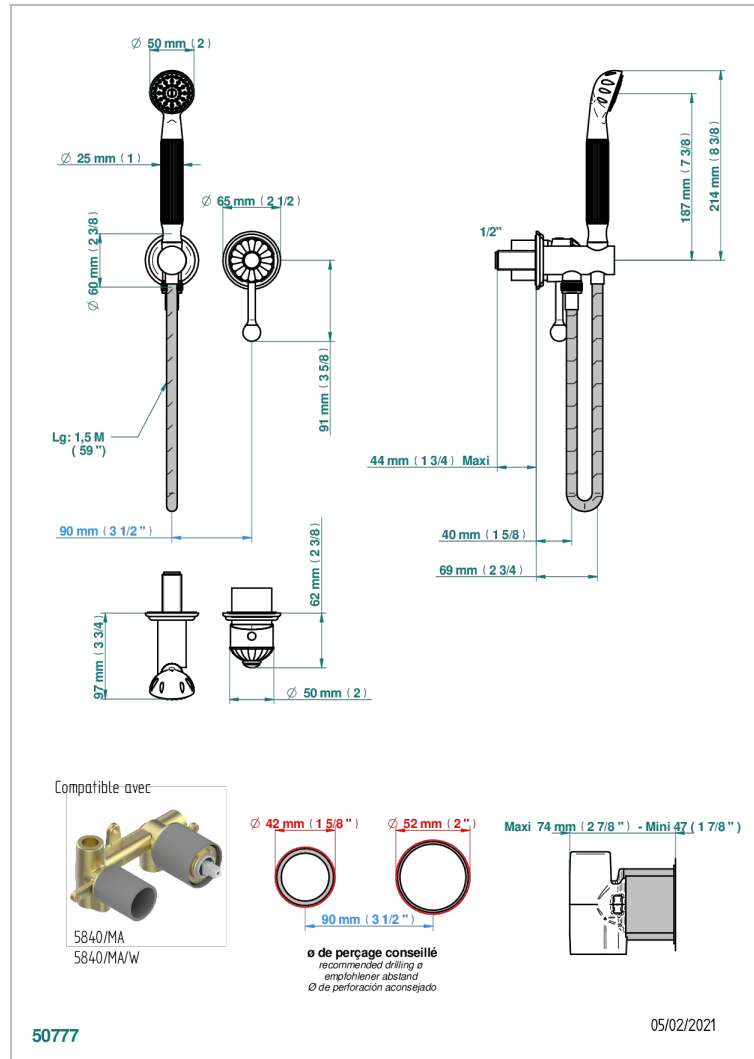

JAIPUR BLACK ONYX

A9C-6561B

Trim only for wall mixer with complete handshower on hook

CHARACTERISTIC

- Jaipur Black Onyx
- Trim only for wall mixer with complete handshower on hook

TECHNICAL SPECS

- Recommandé : 3 bars (max. 5 bars) - Advised : 43,5 psi (max. 72 psi)
- 9,5 l/min à 3 bars (2.5 gpm at 43.5 psi)

RELATED SKU'S

- Ref. G00-5840/MA Rough parts for concealed wall-mounted mixer with 1/2" outlet

AVAILABLE FINITIONS

Antique nickel - H28
Black ceram - D30
Blush PVD - H62
Brass color PVD - H49
Brown bronze color PVD - F33
Gold color PVD - H52