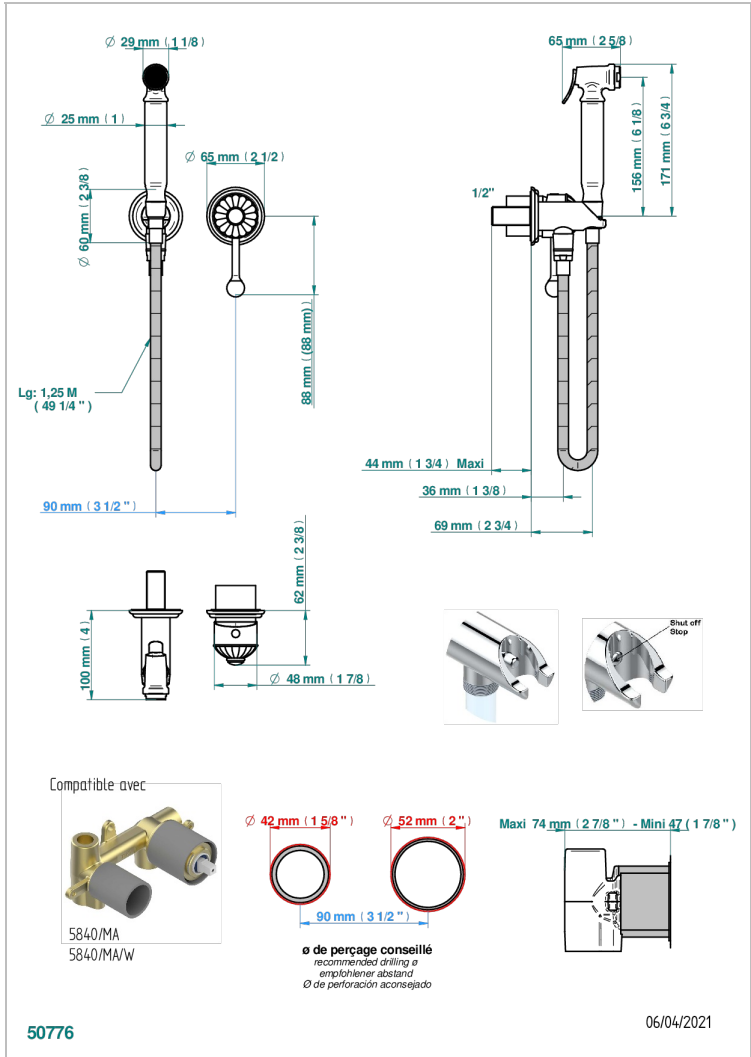

JAIPUR BLACK ONYX

A9C-5840/MBG

THG[®]
PARIS

Trim only for WC douche including: trigger spray, wall mounted single lever mixer, reinforced hose (49 1/4"), wall outlet with integrated elbow with safety stopper

CHARACTERISTIC

- ACS : 19ACCLY412

TECHNICAL SPECS

- Recommandé : 3 bars (max. 5 bars) - Advised : 43,5 psi (max. 72 psi)
- 9,5 l/min à 3 bars (2.5 gpm at 43.5 psi)

STANDARDS

RELATED SKU'S

- Ref. G00-5840/MAUS Rough parts for concealed wall-mounted mixer with 1/2" outlet