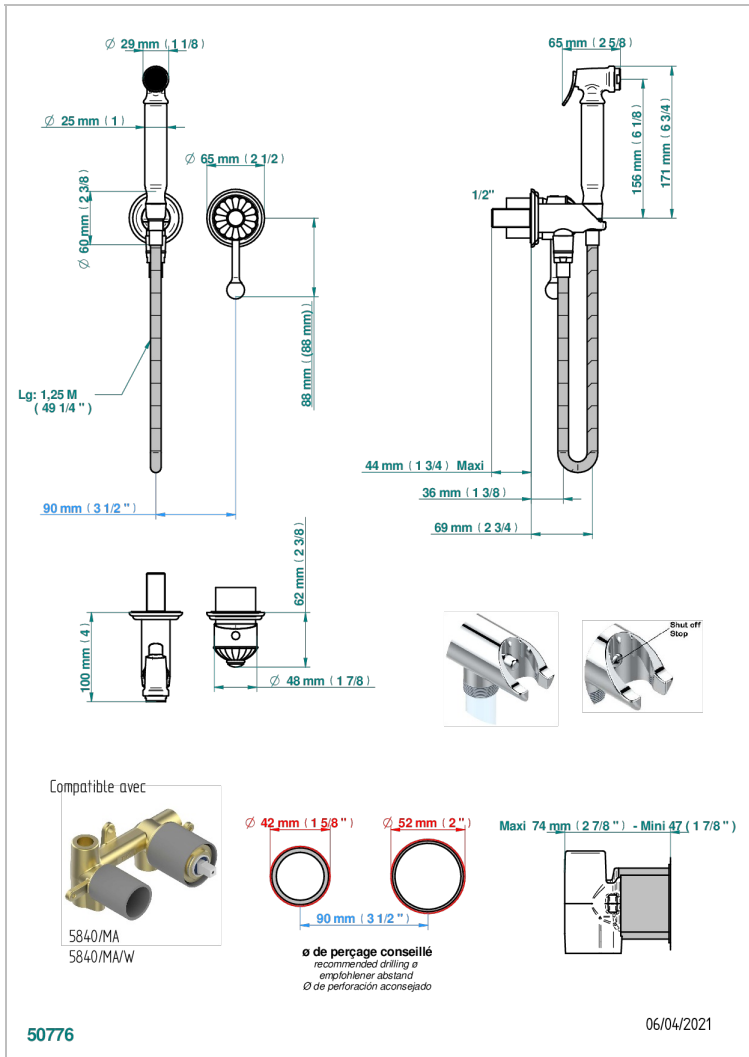

JAIPUR, ONYX SCHWARZ

A9C-5840/MBG

THG
PARIS

Trim only for WC douche including: trigger spray, wall mounted single lever mixer, reinforced hose (1.25m), wall outlet with integrated elbow with safety stopper

EIGENSCHAFTEN

- ACS : 19ACCLY412

ZERTIFIZIERUNGEN

ÄHNLICHE PRODUKTE

- Ref. G00-5840/MA Up-teil für up-mischer, 1/2"

VERFÜGBARE OBERFLÄCHEN

Altnickel - H28
Blassgold - F30
Blassgold matt unlackiert - F31
Bronze hell - D01
Chrom - A02
Chrom / gold - G02

Pvd graphite - H64
Pvd graphite matt - H65
Pvd messing - H49
Pvd messing matt - H50
Pvd nickel - H55
Pvd nickel matt - H56

Pvd umber - H66
Pvd umber matt - H67
Silbernichel - B01

TECHNISCHE DATEN

- Recommandé : 3 bars (max. 5 bars) - Advised : 43,5 psi (max. 72 psi)
- 9,5 l/min à 3 bars (2.5 gpm at 43.5 psi)