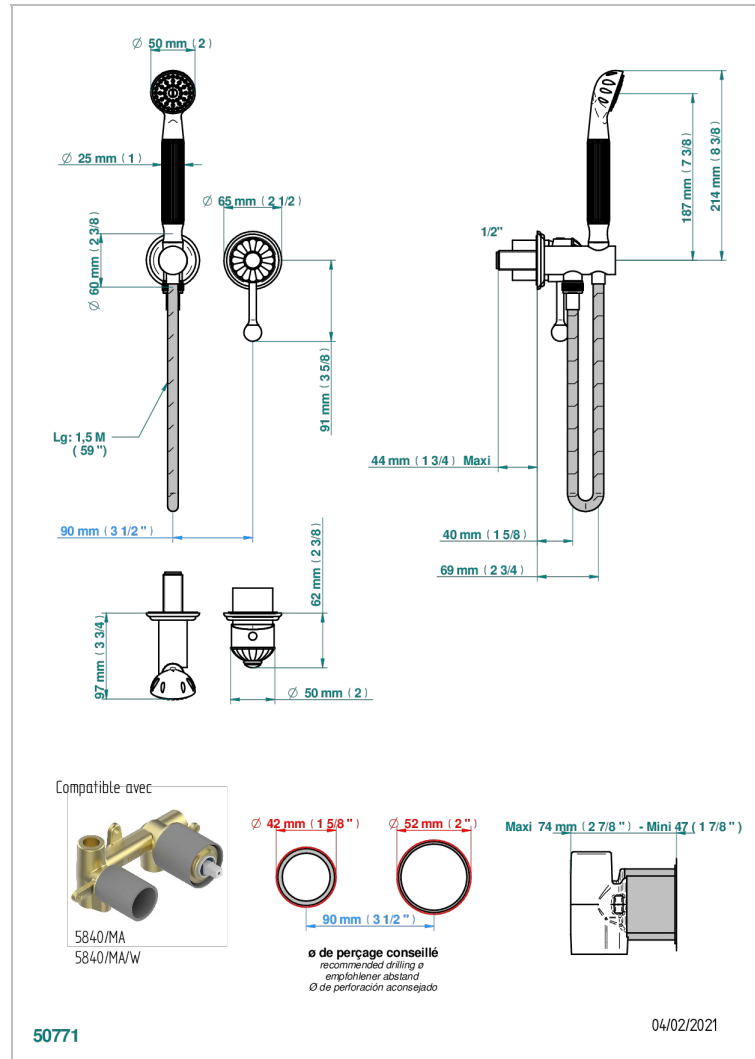

# JAIPUR SATIN CRYSTAL

A9B-6561B

Trim only for wall mixer with complete handshower on hook

## CHARACTERISTIC

- Jaipur Satin crystal
- Trim only for wall mixer with complete handshower on hook

## TECHNICAL SPECS

- Recommandé : 3 bars (max. 5 bars) - Advised : 43,5 psi (max. 72 psi)
- 9,5 l/min à 3 bars (2.5 gpm at 43.5 psi)

## RELATED SKU'S

- Ref. G00-5840/MA Rough parts for concealed wall-mounted mixer with 1/2" outlet