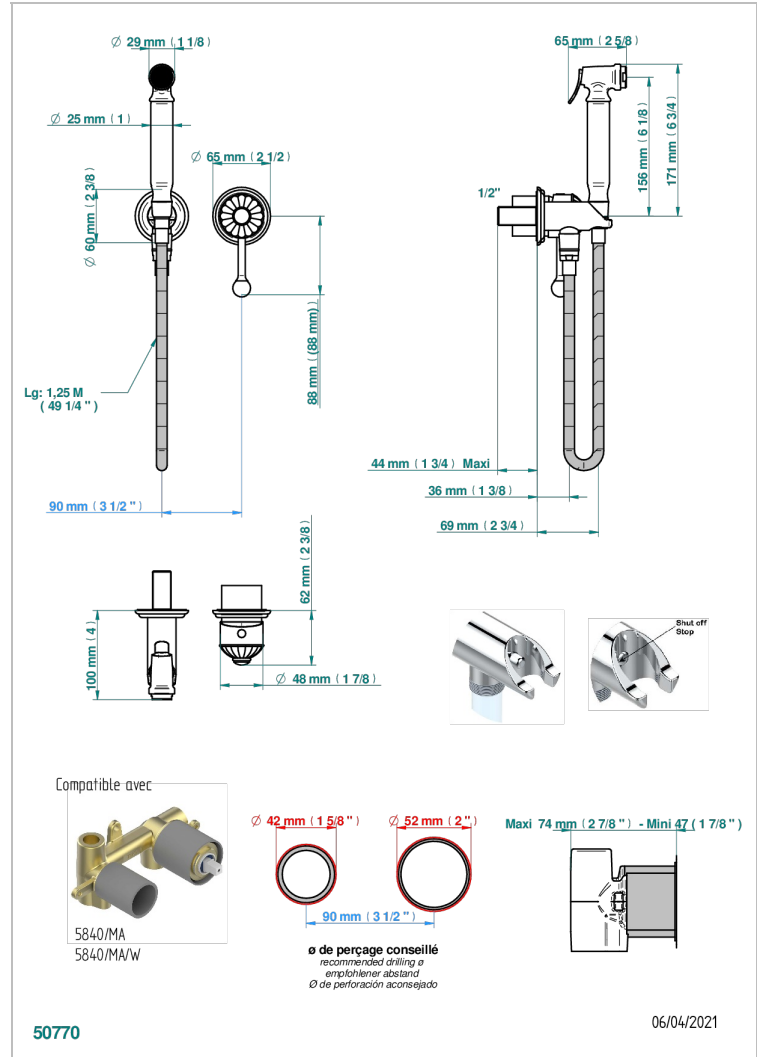

MANDARINE SATINY CRYSTAL

U1E-5840/MBG

Trim only for WC douche including: trigger spray, wall mounted single lever mixer, reinforced hose (49 1/4"), wall outlet with integrated elbow with safety stopper

CHARACTERISTIC

- ACS : 19ACCLY412

STANDARDS

RELATED SKU'S

- Ref. G00-5840/MAUS Rough parts for concealed wall-mounted mixer with 1/2" outlet

AVAILABLE FINITIONS

Black ceram - D30
Blush PVD - H62
Brass color PVD - H49
Brown bronze color PVD - F33
Chrome polished - A02
Chrome polished / gold polished - G02

TECHNICAL SPECS

- Recommandé : 3 bars (max. 5 bars) - Advised : 43,5 psi (max. 72 psi)
- 9,5 l/min à 3 bars (2.5 gpm at 43.5 psi)