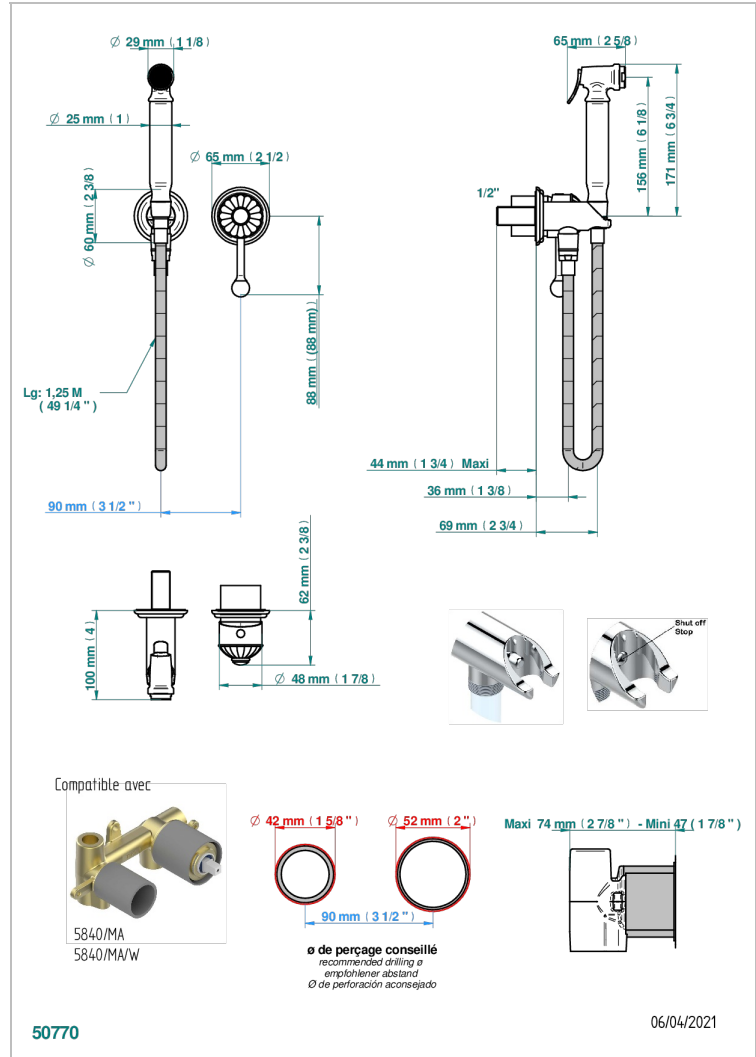

MANDARINE SATIN CRYSTAL

U1E-5840/MBG

Trim only for WC douche including: trigger spray, wall mounted single lever mixer, reinforced hose (1.25m), wall outlet with integrated elbow with safety stopper

CHARACTERISTIC

- ACS : 19ACCLY412

TECHNICAL SPECS

- Reconnmandé : 3 bars (max. 5 bars) - Advised : 43,5 psi (max. 72 psi)
- 9,5 l/min à 3 bars (2.5 gpm at 43.5 psi)

STANDARDS

RELATED SKU'S

- Ref. G00-5840/MA Rough parts for concealed wall-mounted mixer with 1/2" outlet