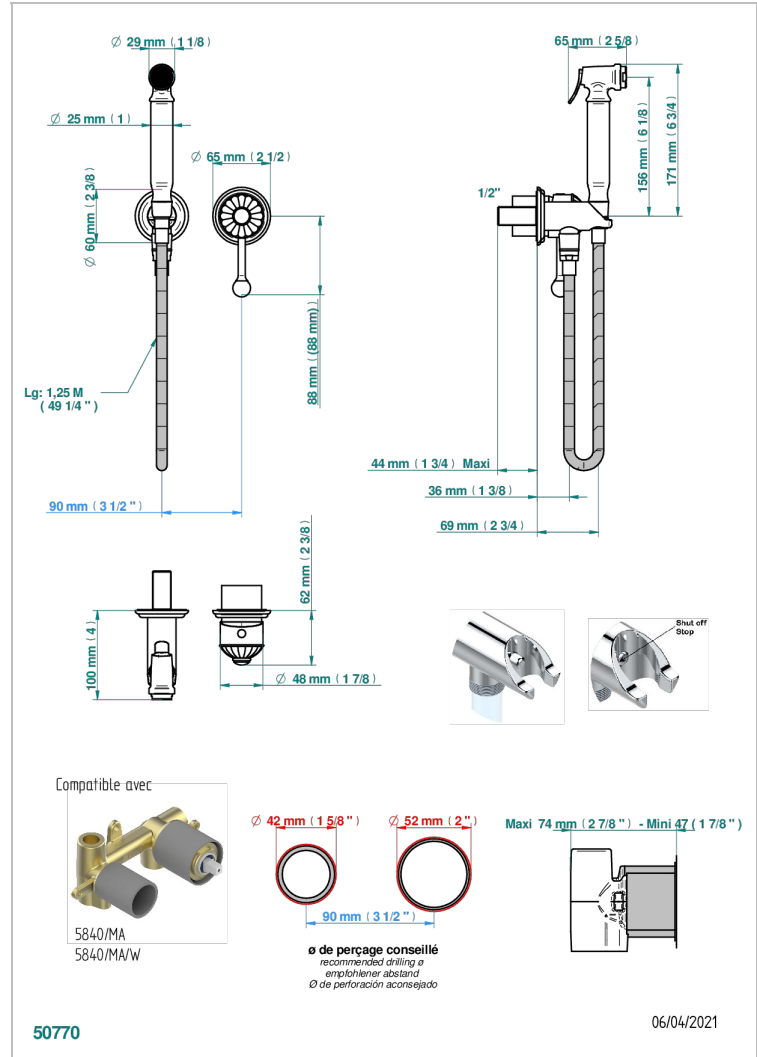

JAIPUR SATINY CRYSTAL

A9B-5840/MBG

THG
PARIS

Trim only for WC douche including: trigger spray, wall mounted single lever mixer, reinforced hose (49 1/4"), wall outlet with integrated elbow with safety stopper

CHARACTERISTIC

- ACS : 19ACCLY412

STANDARDS

RELATED SKU'S

- Ref. G00-5840/MAUS Rough parts for concealed wall-mounted mixer with 1/2" outlet

AVAILABLE FINITIONS

Black ceram - D30
Blush PVD - H62
Brass color PVD - H49
Brown bronze color PVD - F33
Chrome polished - A02
Chrome polished / gold polished - G02