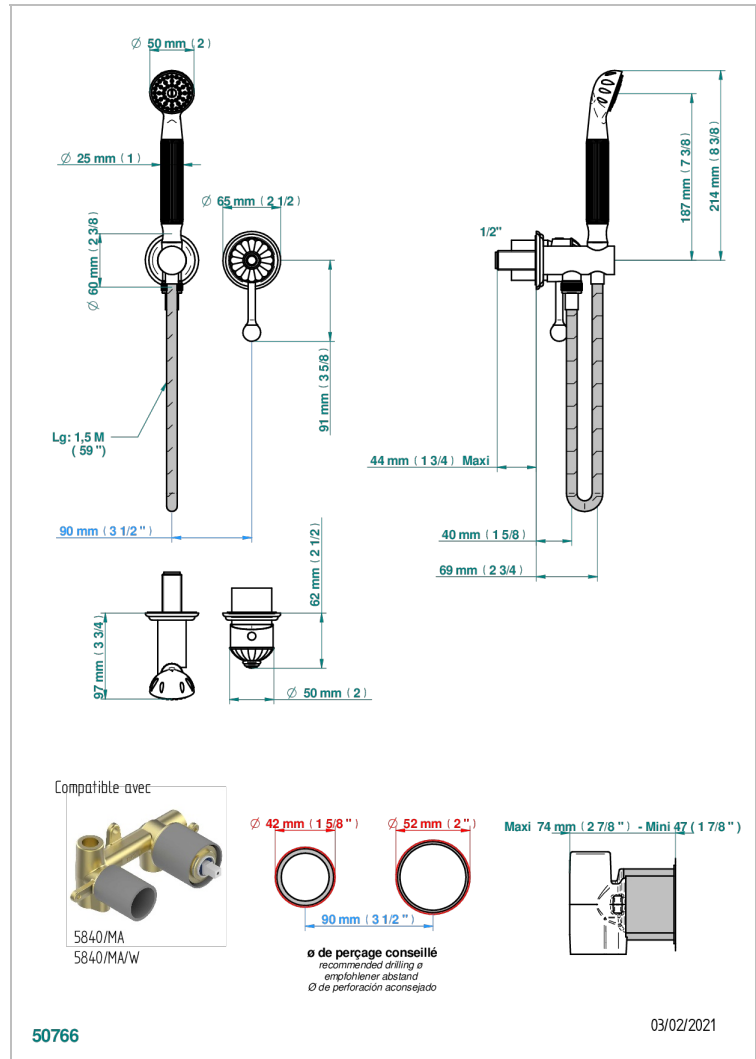

VOGUE TIGER EYE

A8R-6561B

Trim only for wall mixer with complete handshower on hook

CHARACTERISTIC

- Vogue Tiger Eye
- Trim only for wall mixer with complete handshower on hook

TECHNICAL SPECS

- Recommandé : 3 bars (max. 5 bars) - Advised : 43,5 psi (max. 72 psi)
- 9,5 l/min à 3 bars (2.5 gpm at 43.5 psi)

RELATED SKU'S

- Ref. G00-5840/MA Rough parts for concealed wall-mounted mixer with 1/2" outlet

AVAILABLE FINITIONS

Antique nickel - H28
Black ceram - D30
Blush PVD - H62
Brass color PVD - H49
Brown bronze color PVD - F33
Gold color PVD - H52