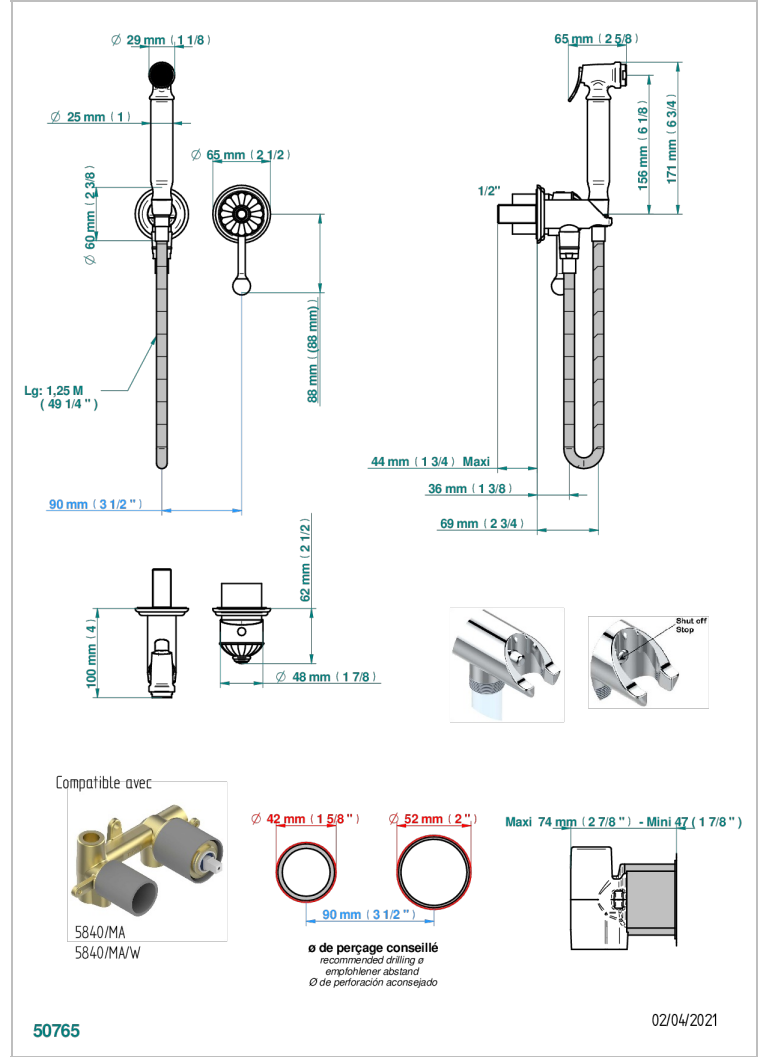

VOGUE TIGER EYE

A8R-5840/MBG

THG
PARIS

Trim only for WC douche including: trigger spray, wall mounted single lever mixer, reinforced hose (49 1/4"), wall outlet with integrated elbow with safety stopper

CHARACTERISTIC

- ACS : 19ACCLY412

TECHNICAL SPECS

- Recommandé : 3 bars (max. 5 bars) - Advised : 43,5 psi (max. 72 psi)
- 9,5 l/min à 3 bars (2.5 gpm at 43.5 psi)

STANDARDS

RELATED SKU'S

- Ref. G00-5840/MAUS Rough parts for concealed wall-mounted mixer with 1/2" outlet