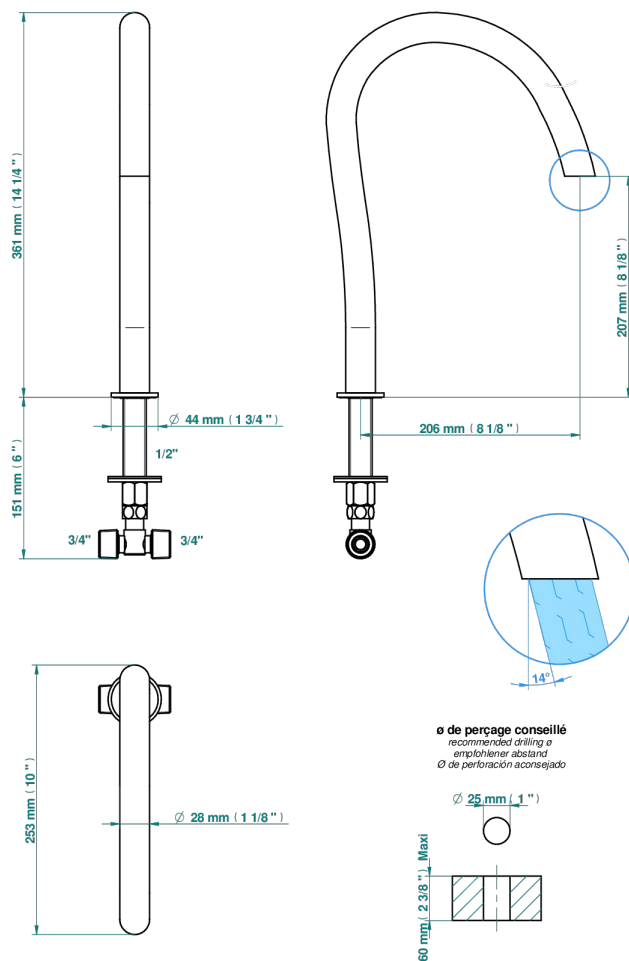

BEYOND CRYSTAL - BLUE CRYSTAL

U6K-29SG

Bathtub spout

THG[®]
PARIS

50733

21/12/2022

CHARACTERISTIC

- Beyond Crystal - Blue crystal
- Bathtub spout

TECHNICAL SPECS

- Recommandé : 3 bars (max. 5 bars) - Advised : 43,5 psi (max. 72 psi)
- 48 l/min à 3 bars (12.7 gpm at 43.5 psi)

AVAILABLE FINITIONS

Black ceram - D30
Blush PVD - H62
Brass color PVD - H49
Brown bronze color PVD - F33
Chrome polished - A02
Chrome polished / gold polished - G02