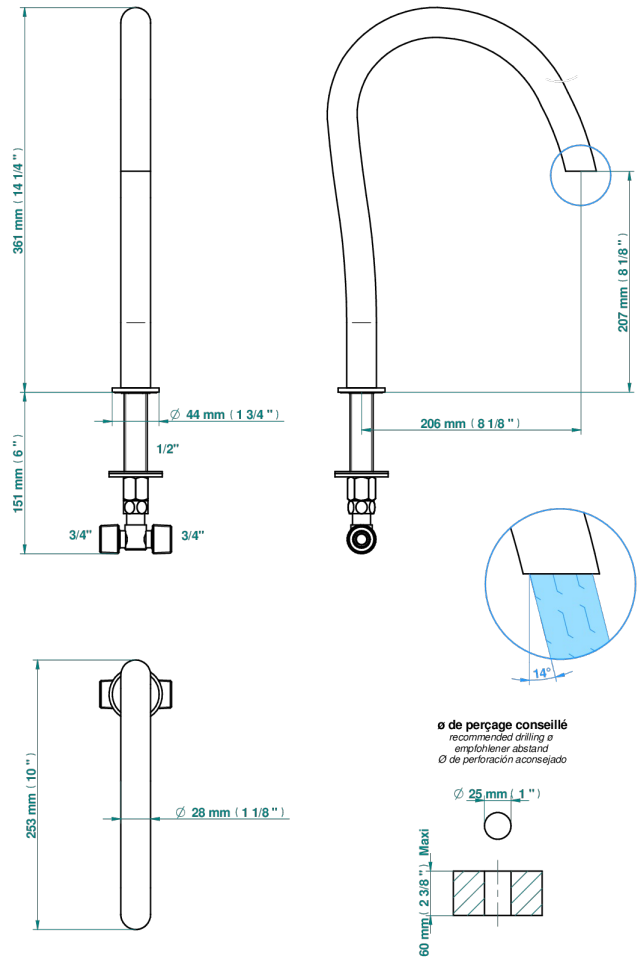

BEYOND CRYSTAL -BUE CRYSTAL

U6K-29SG

Rim mounted bath spout, super goliath

50733

21/12/2022

CHARACTERISTIC

- Beyond Crystal -Bue crystal
- Rim mounted bath spout, super goliath

TECHNICAL SPECS

- Recommandé : 3 bars (max. 5 bars) - Advised : 43,5 psi (max. 72 psi)
- 48 l/min à 3 bars (12.7 gpm at 43.5 psi)

AVAILABLE FINITIONS

Antique nickel - H28
Black ceram - D30
Blush PVD - H62
Brass color PVD - H49
Brown bronze color PVD - F33
Gold color PVD - H52