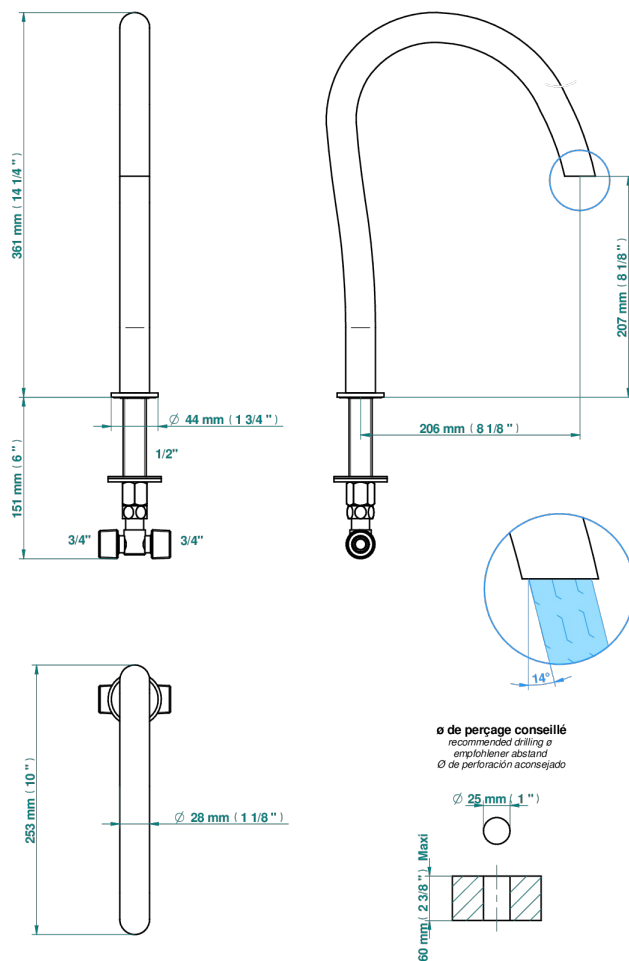

BEYOND CRYSTAL - CHAMPAGNE CRYSTAL

U6J-29SG

Bathtub spout

50733

21/12/2022

CHARACTERISTIC

- Beyond Crystal - Champagne crystal
- Bathtub spout

TECHNICAL SPECS

- Recommandé : 3 bars (max. 5 bars) - Advised : 43,5 psi (max. 72 psi)
- 48 l/min à 3 bars (12.7 gpm at 43.5 psi)

AVAILABLE FINITIONS

Black ceram - D30
Blush PVD - H62
Brass color PVD - H49
Brown bronze color PVD - F33
Chrome polished - A02
Chrome polished / gold polished - G02