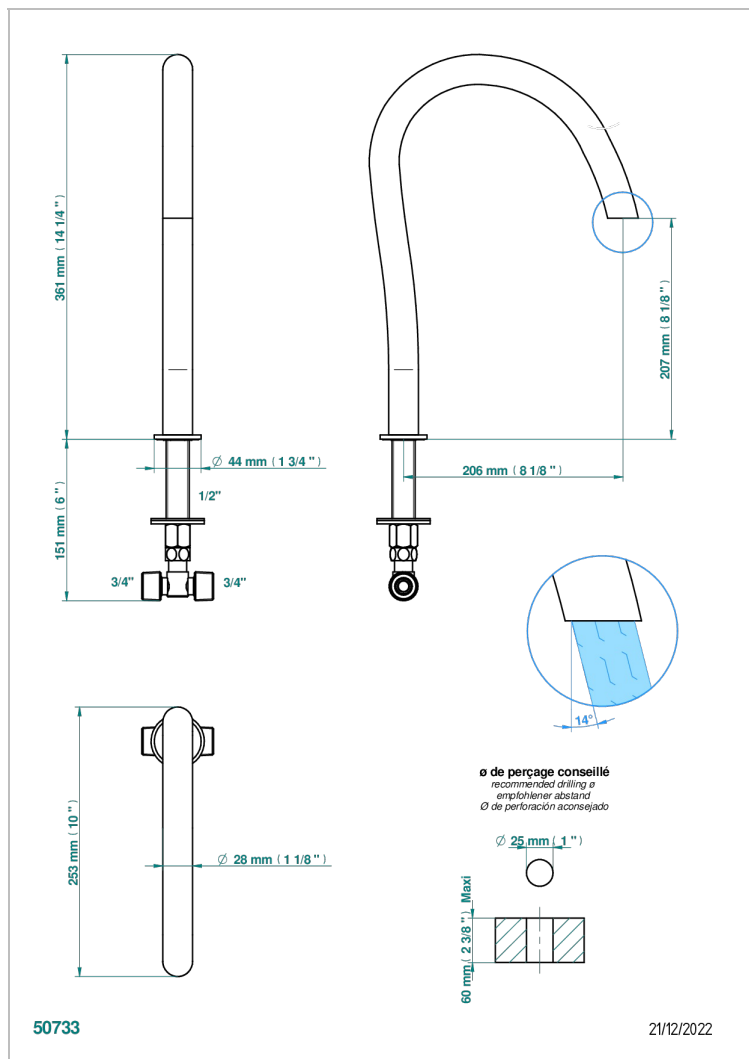

BEYOND CRYSTAL - RED CRYSTAL

U6H-29SG

Rim mounted bath spout, super goliath

THG[®]
PARIS

CHARACTERISTIC

- Beyond Crystal - Red crystal
- Rim mounted bath spout, super goliath

TECHNICAL SPECS

- Recommandé : 3 bars (max. 5 bars) - Advised : 43,5 psi (max. 72 psi)
- 48 l/min à 3 bars (12.7 gpm at 43.5 psi)