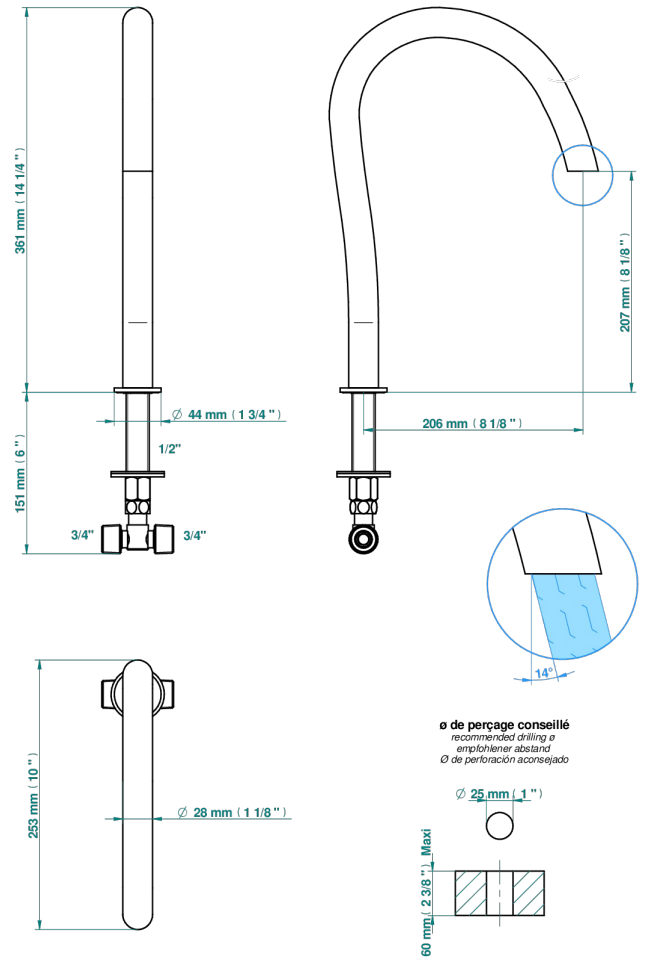

BEYOND CRYSTAL - CLEAR CRYSTAL

U6F-29SG

Rim mounted bath spout, super goliath

THG[®]
PARIS

50733

21/12/2022

CHARACTERISTIC

- Beyond Crystal - Clear crystal
- Rim mounted bath spout, super goliath

TECHNICAL SPECS

- Recommandé : 3 bars (max. 5 bars) - Advised : 43,5 psi (max. 72 psi)
- 48 l/min à 3 bars (12.7 gpm at 43.5 psi)

AVAILABLE FINITIONS

Antique nickel - H28
Black ceram - D30
Blush PVD - H62
Brass color PVD - H49
Brown bronze color PVD - F33
Gold color PVD - H52