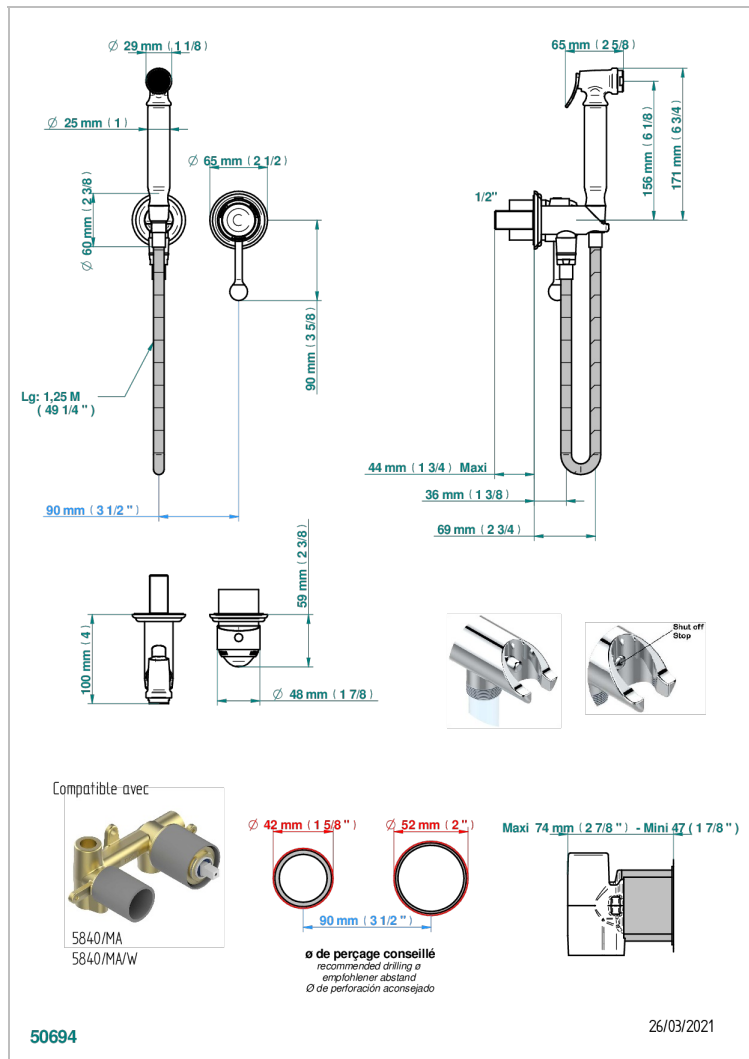

PANTHERE BLACK CRYSTAL

A2K-5840/MBG

Trim only for WC douche including: trigger spray, wall mounted single lever mixer, reinforced hose (49 1/4"), wall outlet with integrated elbow with safety stopper

CHARACTERISTIC

- ACS : 19ACCLY412

STANDARDS

RELATED SKU'S

- Ref. G00-5840/MAUS Rough parts for concealed wall-mounted mixer with 1/2" outlet

AVAILABLE FINITIONS

Black ceram - D30
Blush PVD - H62
Brass color PVD - H49
Brown bronze color PVD - F33
Chrome polished - A02
Chrome polished / gold polished - G02

TECHNICAL SPECS

- Recommandé : 3 bars (max. 5 bars) - Advised : 43,5 psi (max. 72 psi)
- 9,5 l/min à 3 bars (2.5 gpm at 43.5 psi)