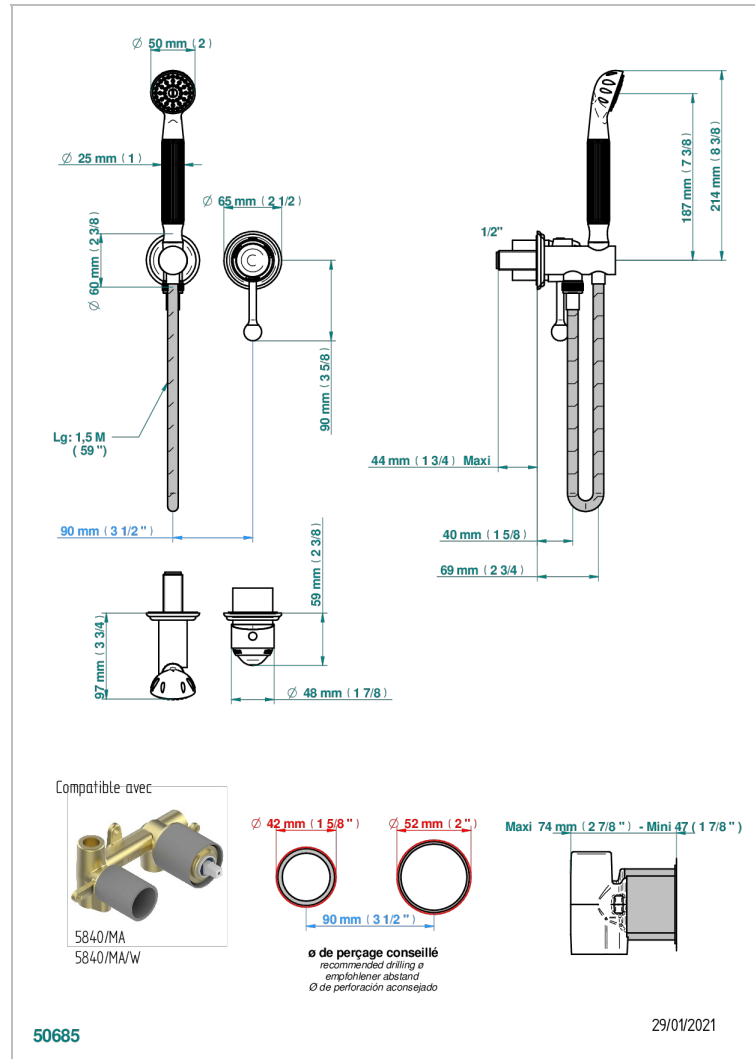

# PANTHERE CLEAR CRYSTAL

A2H-6561B

Trim only for wall mixer with complete handshower on hook

THG<sup>®</sup>  
PARIS

## CHARACTERISTIC

- Panthere Clear crystal
- Trim only for wall mixer with complete handshower on hook

## TECHNICAL SPECS

- Recommandé : 3 bars (max. 5 bars) - Advised : 43,5 psi (max. 72 psi)
- 9,5 l/min à 3 bars (2.5 gpm at 43.5 psi)

## RELATED SKU'S

- Ref. G00-5840/MA Rough parts for concealed wall-mounted mixer with 1/2" outlet