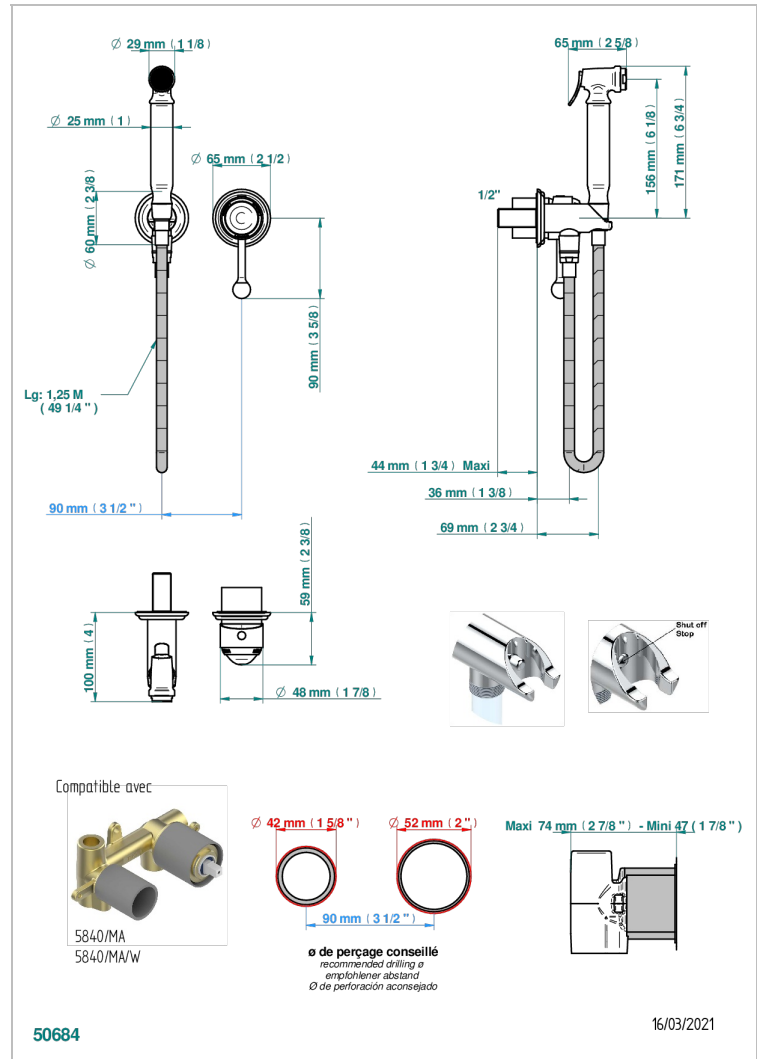

Trim only for WC douche including: trigger spray, wall mounted single lever mixer, reinforced hose (49 1/4"), wall outlet with integrated elbow with safety stopper

CHARACTERISTIC

- ACS : 19ACCLY412

TECHNICAL SPECS

- Recommandé : 3 bars (max. 5 bars) - Advised : 43,5 psi (max. 72 psi)
- 9,5 l/min à 3 bars (2.5 gpm at 43.5 psi)

STANDARDS

RELATED SKU'S

- Ref. G00-5840/MAUS Rough parts for concealed wall-mounted mixer with 1/2" outlet