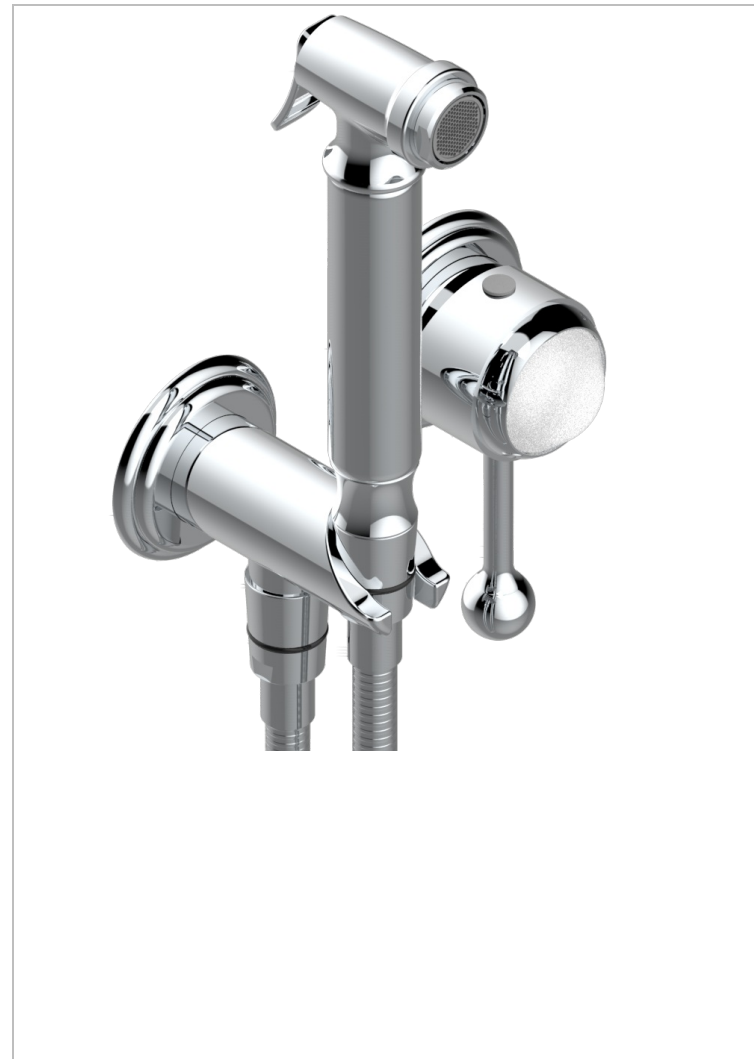

Trim only for WC douche including: trigger spray, wall mounted single lever mixer, reinforced hose (49 1/4"), wall outlet with integrated elbow with safety stopper

CHARACTERISTIC

- ACS : 19ACCLY412

TECHNICAL SPECS

- Recommandé : 3 bars (max. 5 bars) - Advised : 43,5 psi (max. 72 psi)
- 9,5 l/min à 3 bars (2.5 gpm at 43.5 psi)

STANDARDS

RELATED SKU'S

- Ref. G00-5840/MAUS Rough parts for concealed wall-mounted mixer with 1/2" outlet

AVAILABLE FINITIONS

Black ceram - D30
Blush PVD - H62
Brass color PVD - H49
Brown bronze color PVD - F33
Chrome polished - A02
Chrome polished / gold polished - G02

Copper antique matt, coated - H07
Gold color PVD - H52
Gold mat - F07
Gold polished - F01
Graphite PVD - H64
Light coated bronze - D01