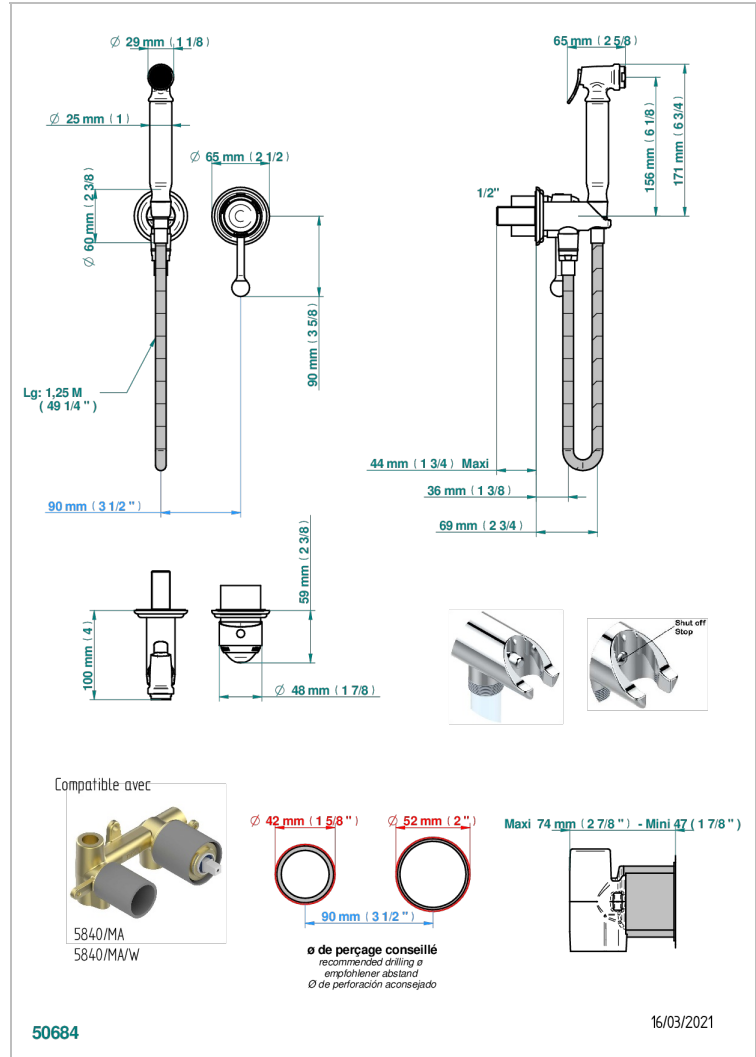

Trim only for WC douche including: trigger spray, wall mounted single lever mixer, reinforced hose (1.25m), wall outlet with integrated elbow with safety stopper

CHARACTERISTIC

- ACS : 19ACCLY412

TECHNICAL SPECS

- Recommandé : 3 bars (max. 5 bars) - Advised : 43,5 psi (max. 72 psi)
- 9,5 l/min à 3 bars (2.5 gpm at 43.5 psi)

STANDARDS

RELATED SKU'S

- Ref. G00-5840/MA Rough parts for concealed wall-mounted mixer with 1/2" outlet