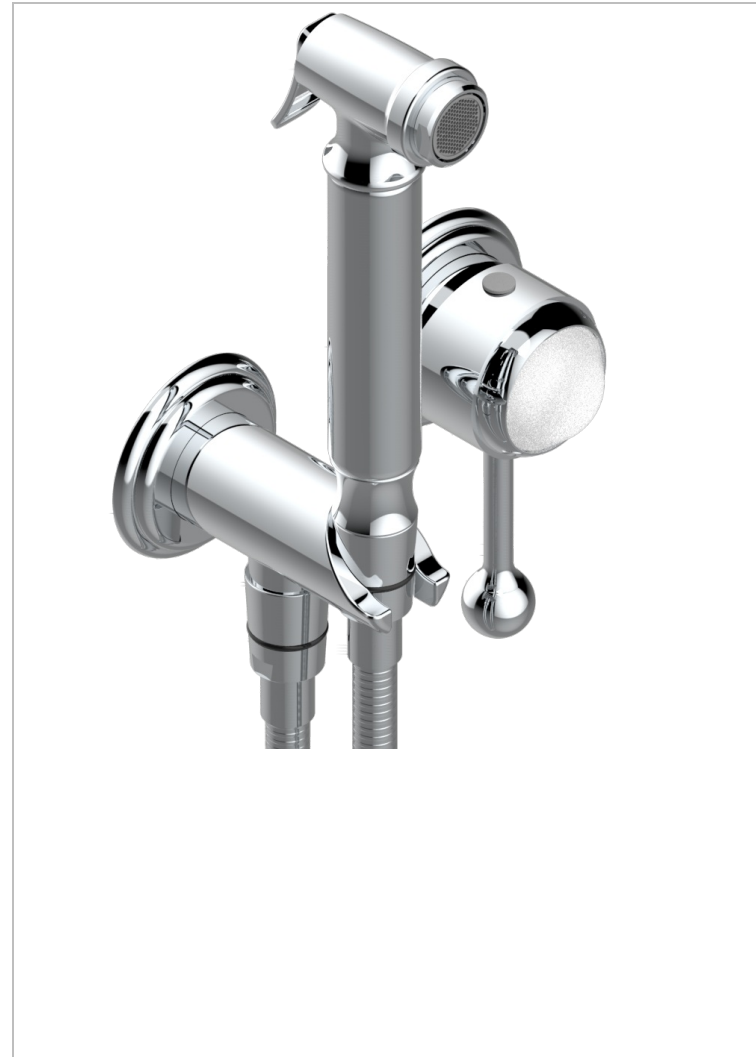

Trim only for WC douche including: trigger spray, wall mounted single lever mixer, reinforced hose (1.25m), wall outlet with integrated elbow with safety stopper

CHARACTERISTIC

- ACS : 19ACCLY412

TECHNICAL SPECS

- Recommandé : 3 bars (max. 5 bars) - Advised : 43,5 psi (max. 72 psi)
- 9,5 l/min à 3 bars (2.5 gpm at 43.5 psi)

STANDARDS

RELATED SKU'S

- Ref. G00-5840/MA Rough parts for concealed wall-mounted mixer with 1/2" outlet

AVAILABLE FINITIONS

Antique nickel - H28
Black ceram - D30
Blush PVD - H62
Brass color PVD - H49
Brown bronze color PVD - F33
Gold color PVD - H52

Graphite PVD - H64
Lacquered light bronze - D01
Matt Umber PVD - H67
Matt blush PVD - H60
Matt brass color PVD - H50
Matt brown bronze color PVD - F34