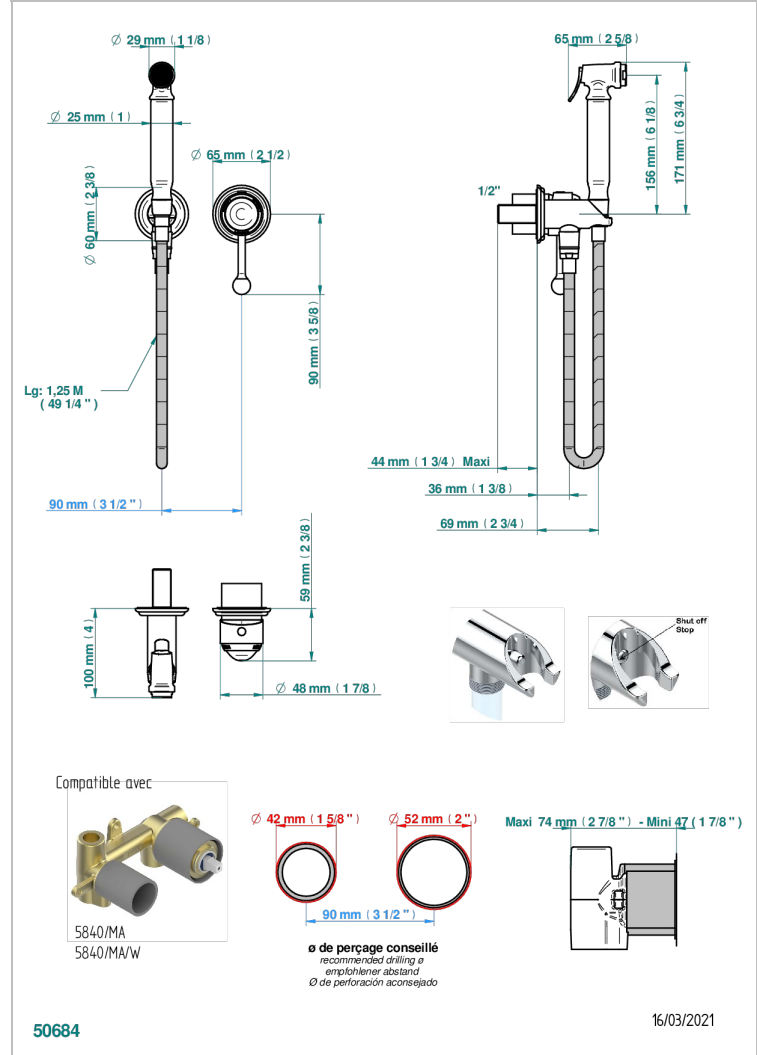

PANTHERE CLEAR CRYSTAL

A2H-5840/MBG

THG[®]
PARIS

Trim only for WC douche including: trigger spray, wall mounted single lever mixer, reinforced hose (1.25m), wall outlet with integrated elbow with safety stopper

CHARACTERISTIC

- ACS : 19ACCLY412

TECHNICAL SPECS

- Recommandé : 3 bars (max. 5 bars) - Advised : 43,5 psi (max. 72 psi)
- 9,5 l/min à 3 bars (2.5 gpm at 43.5 psi)

STANDARDS

RELATED SKU'S

- Ref. G00-5840/MA/W Rough parts for concealed wall-mounted mixer with 1/2" outlet, for WC douche - WRAS approved