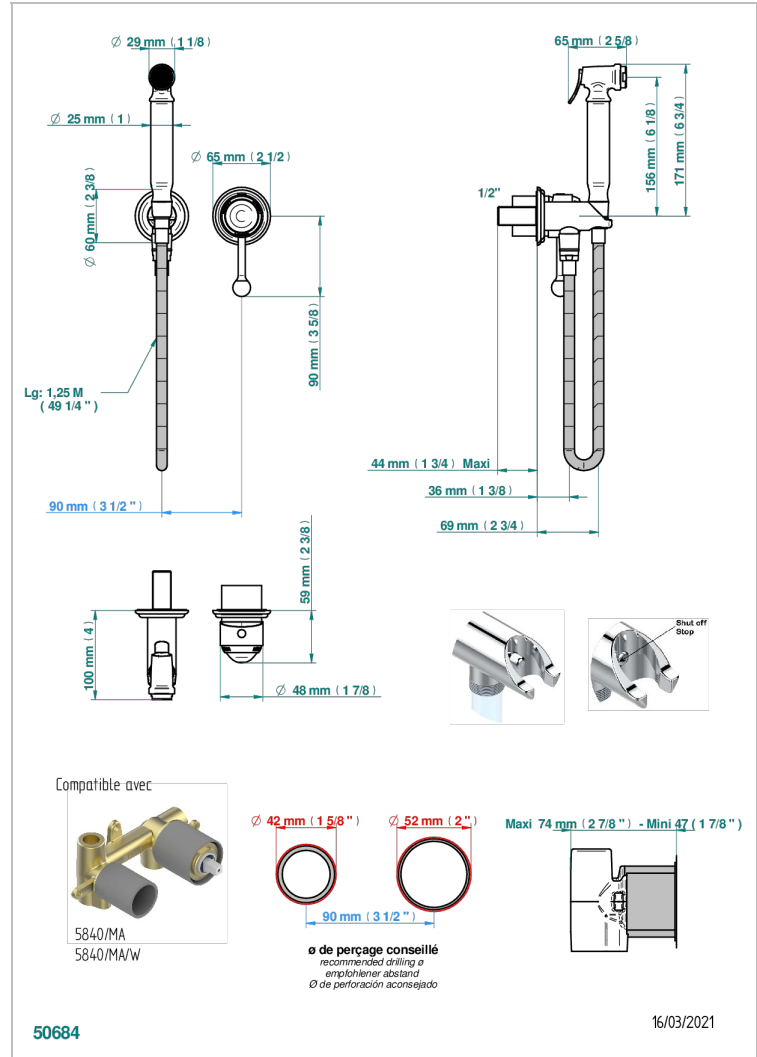

# PANTHERE CLEAR CRYSTAL

A2H-5840/MBG

Trim only for WC douche including: trigger spray, wall mounted single lever mixer, reinforced hose (1.25m), wall outlet with integrated elbow with safety stopper

## CHARACTERISTIC

- ACS : 19ACCLY412

## RELATED SKU'S

- Ref. G00-5840/MA Rough parts for concealed wall-mounted mixer with 1/2" outlet