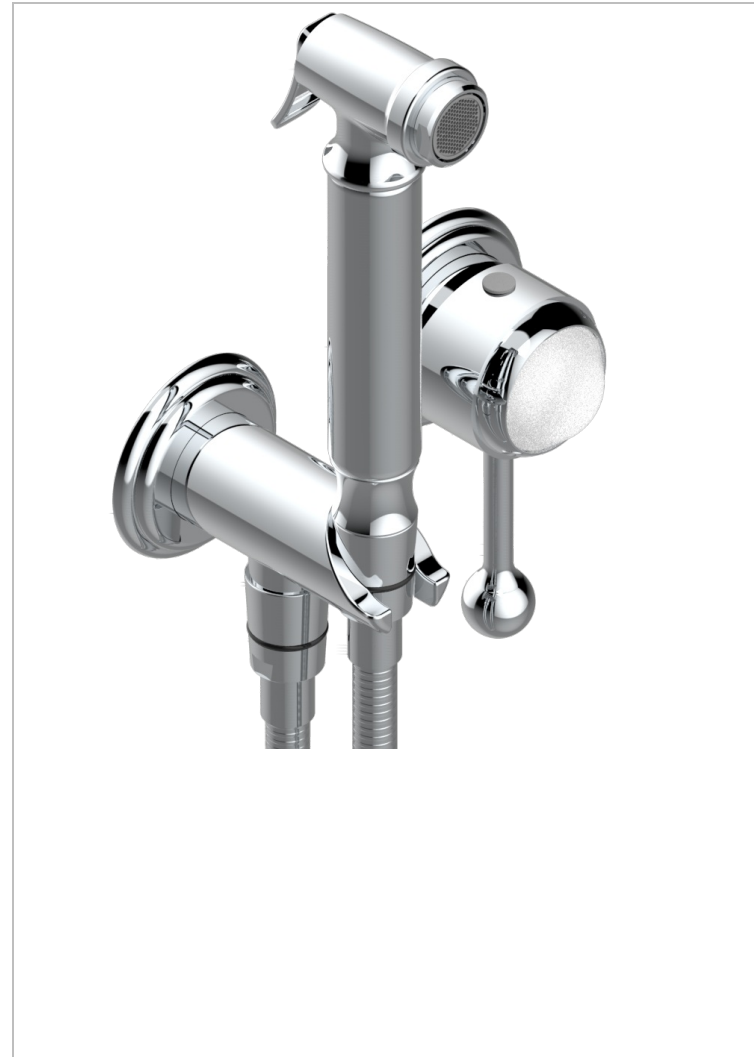

# PANTHERE CLEAR CRYSTAL

A2H-5840/MBG

Trim only for WC douche including: trigger spray, wall mounted single lever mixer, reinforced hose (1.25m), wall outlet with integrated elbow with safety stopper

## CHARACTERISTIC

- ACS : 19ACCLY412

## RELATED SKU'S

- Ref. G00-5840/MA Rough parts for concealed wall-mounted mixer with 1/2" outlet