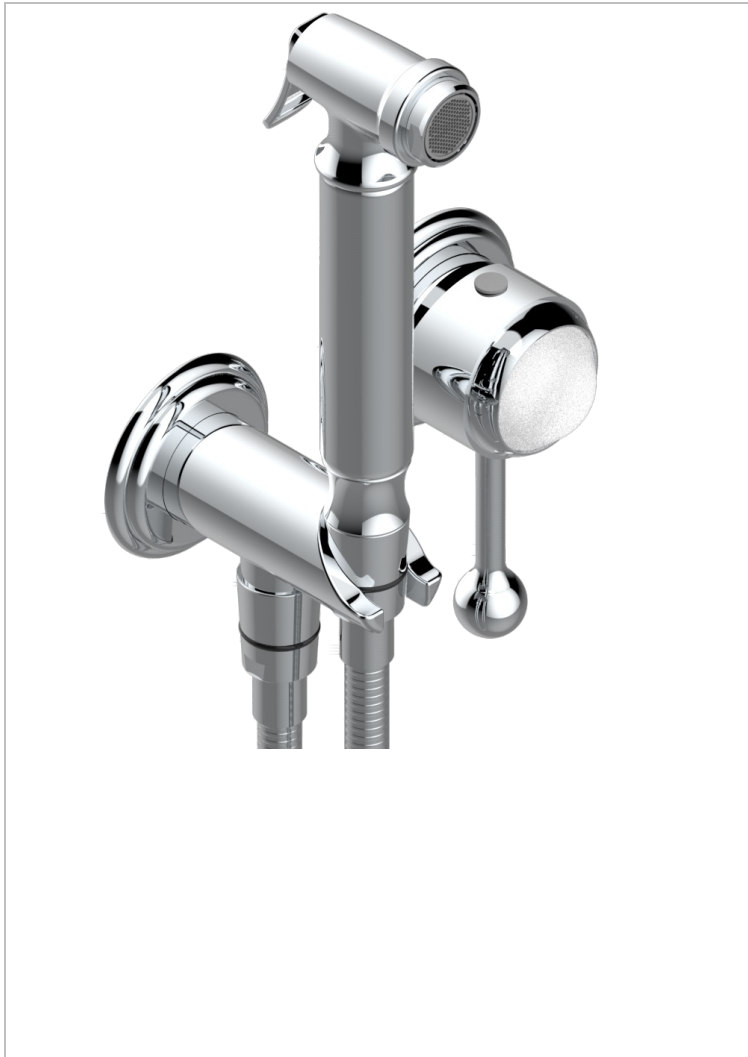

Trim only for WC douche including: trigger spray, wall mounted single lever mixer, reinforced hose (49 1/4"), wall outlet with integrated elbow with safety stopper

CHARACTERISTIC

- ACS : 19ACCLY412

TECHNICAL SPECS

- Recommandé : 3 bars (max. 5 bars) - Advised : 43,5 psi (max. 72 psi)
- 9,5 l/min à 3 bars (2.5 gpm at 43.5 psi)

STANDARDS

RELATED SKU'S

- Ref. G00-5840/MAUS Rough parts for concealed wall-mounted mixer with 1/2" outlet

AVAILABLE FINITIONS

Black ceram - D30
Blush PVD - H62
Brass color PVD - H49
Brown bronze color PVD - F33
Chrome polished - A02
Chrome polished / gold polished - G02

Copper antique matt, coated - H07
Gold color PVD - H52
Gold mat - F07
Gold polished - F01
Graphite PVD - H64
Light coated bronze - D01