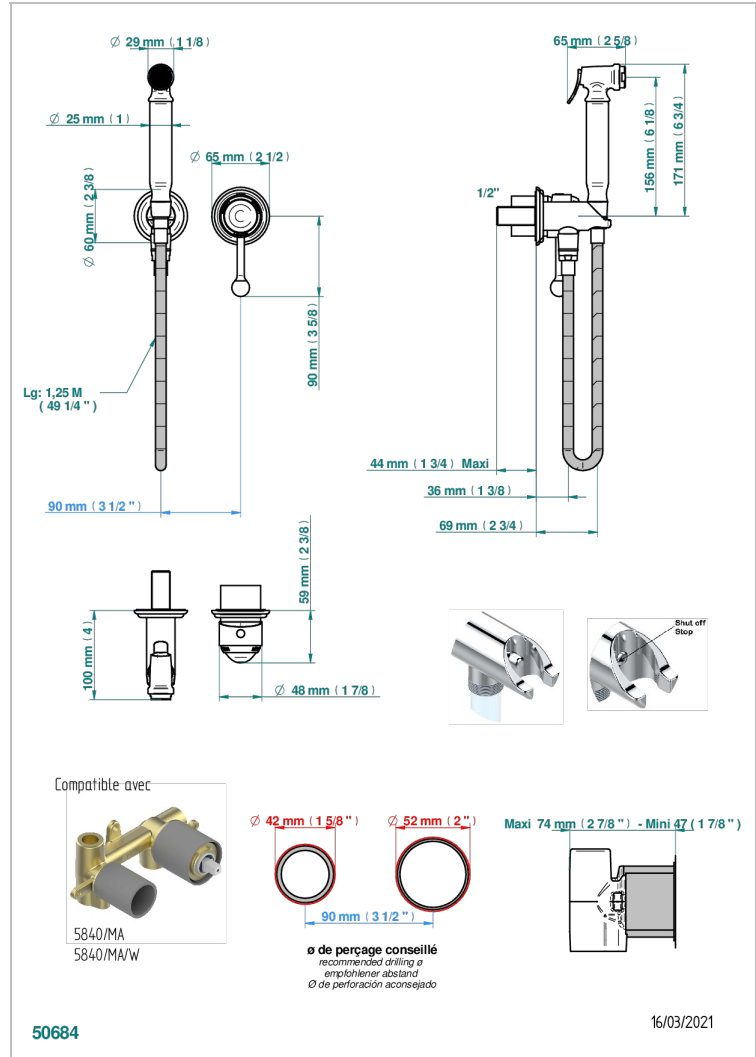

Trim only for WC douche including: trigger spray, wall mounted single lever mixer, reinforced hose (49 1/4"), wall outlet with integrated elbow with safety stopper

CHARACTERISTIC

- ACS : 19ACCLY412

TECHNICAL SPECS

- Recommandé : 3 bars (max. 5 bars) - Advised : 43,5 psi (max. 72 psi)
- 9,5 l/min à 3 bars (2.5 gpm at 43.5 psi)

STANDARDS

RELATED SKU'S

- Ref. G00-5840/MAUS Rough parts for concealed wall-mounted mixer with 1/2" outlet