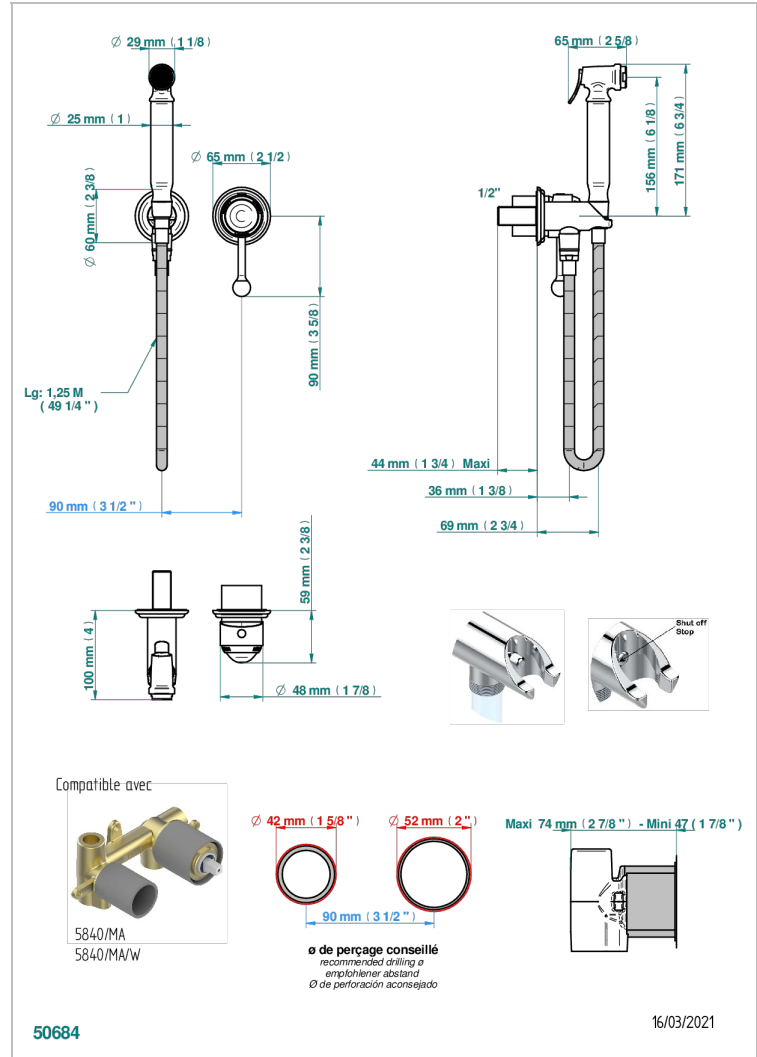

Trim only for WC douche including: trigger spray, wall mounted single lever mixer, reinforced hose (1.25m), wall outlet with integrated elbow with safety stopper

CHARACTERISTIC

- ACS : 19ACCLY412

TECHNICAL SPECS

- Recommandé : 3 bars (max. 5 bars) - Advised : 43,5 psi (max. 72 psi)
- 9,5 l/min à 3 bars (2.5 gpm at 43.5 psi)

STANDARDS

RELATED SKU'S

- Ref. G00-5840/MA Rough parts for concealed wall-mounted mixer with 1/2" outlet