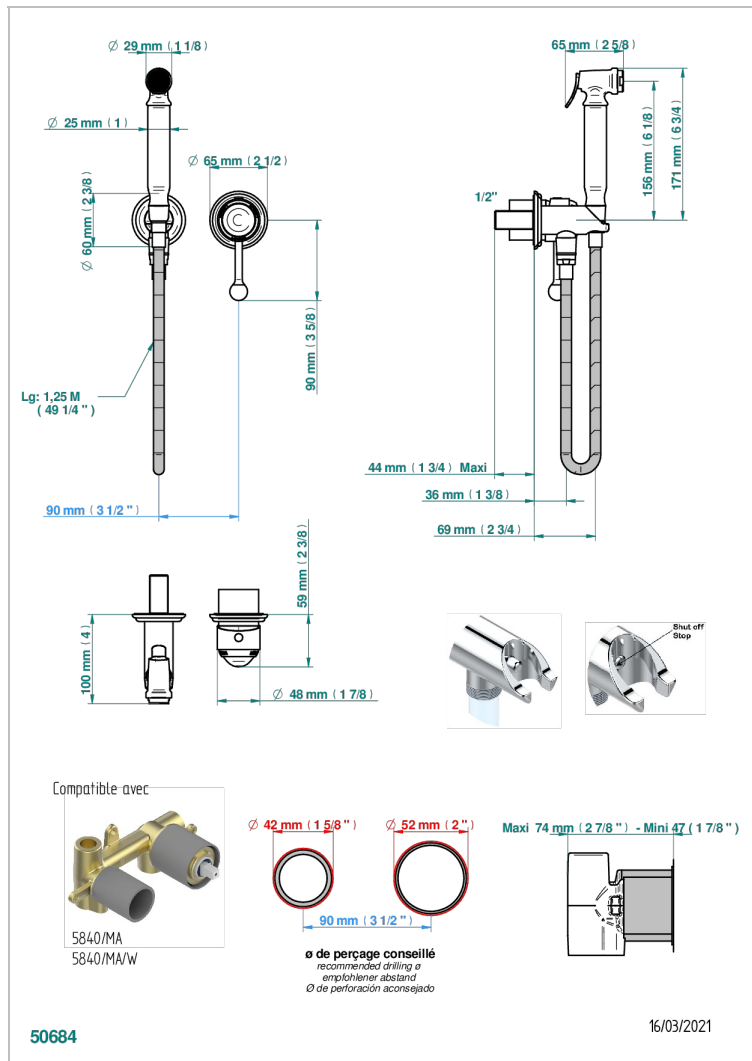

Trim only for WC douche including: trigger spray, wall mounted single lever mixer, reinforced hose (1.25m), wall outlet with integrated elbow with safety stopper

### CHARACTERISTIC

- ACS : 19ACCLY412

### TECHNICAL SPECS

- Recommandé : 3 bars (max. 5 bars) - Advised : 43,5 psi (max. 72 psi)
- 9,5 l/min à 3 bars (2.5 gpm at 43.5 psi)

### RELATED SKU'S

- Ref. G00-5840/MA Rough parts for concealed wall-mounted mixer with 1/2" outlet