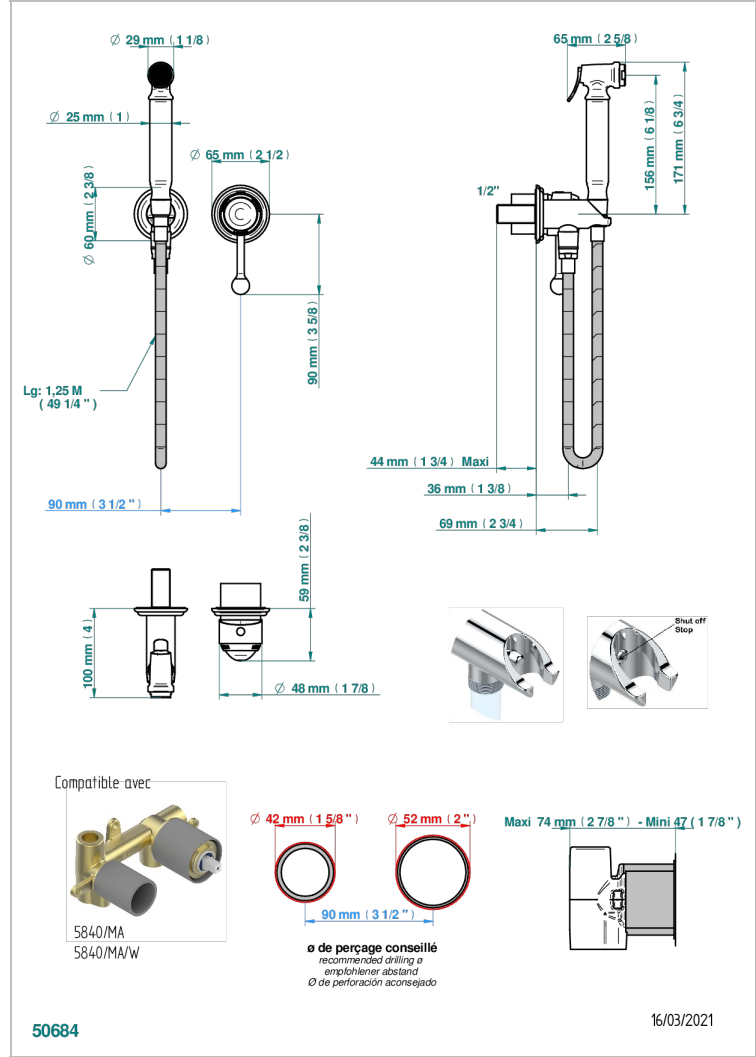

Trim only for WC douche including: trigger spray, wall mounted single lever mixer, reinforced hose (1.25m), wall outlet with integrated elbow with safety stopper

CHARACTERISTIC

- ACS : 19ACCLY412

TECHNICAL SPECS

- Recommandé : 3 bars (max. 5 bars) - Advised : 43,5 psi (max. 72 psi)
- 9,5 l/min à 3 bars (2.5 gpm at 43.5 psi)

STANDARDS

RELATED SKU'S

- Ref. G00-5840/MA Rough parts for concealed wall-mounted mixer with 1/2" outlet