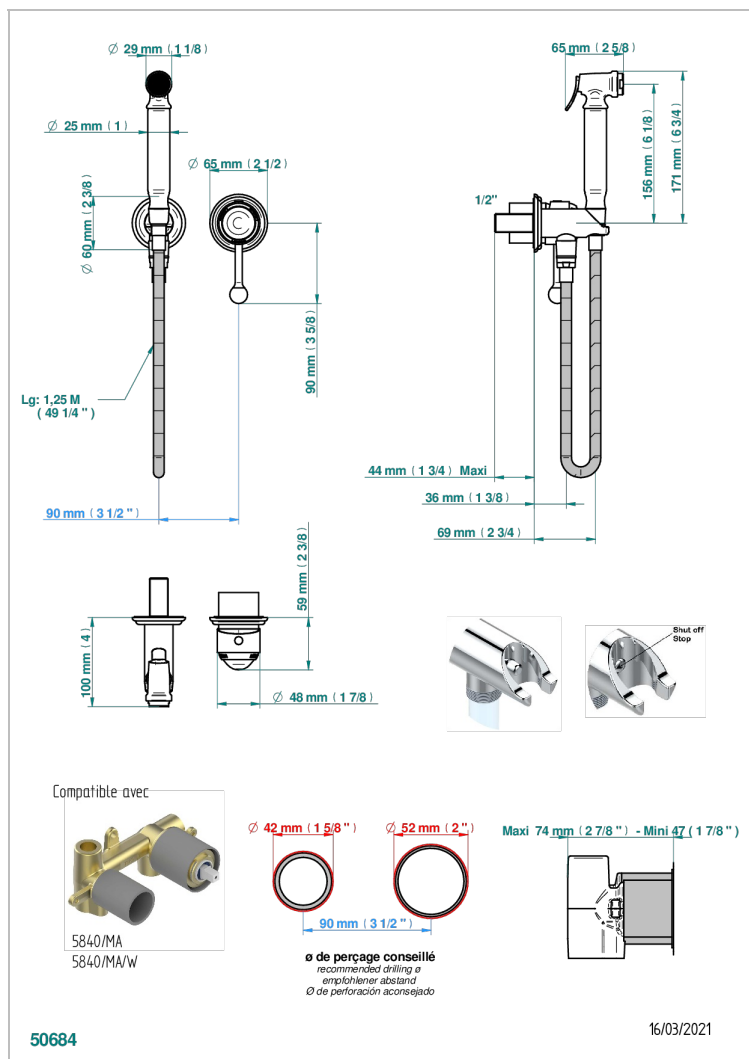

Trim only for WC douche including: trigger spray, wall mounted single lever mixer, reinforced hose (49 1/4"), wall outlet with integrated elbow with safety stopper

CHARACTERISTIC

- ACS : 19ACCLY412

TECHNICAL SPECS

- Recommandé : 3 bars (max. 5 bars) - Advised : 43,5 psi (max. 72 psi)
- 9,5 l/min à 3 bars (2.5 gpm at 43.5 psi)

STANDARDS

RELATED SKU'S

- Ref. G00-5840/MAUS Rough parts for concealed wall-mounted mixer with 1/2" outlet