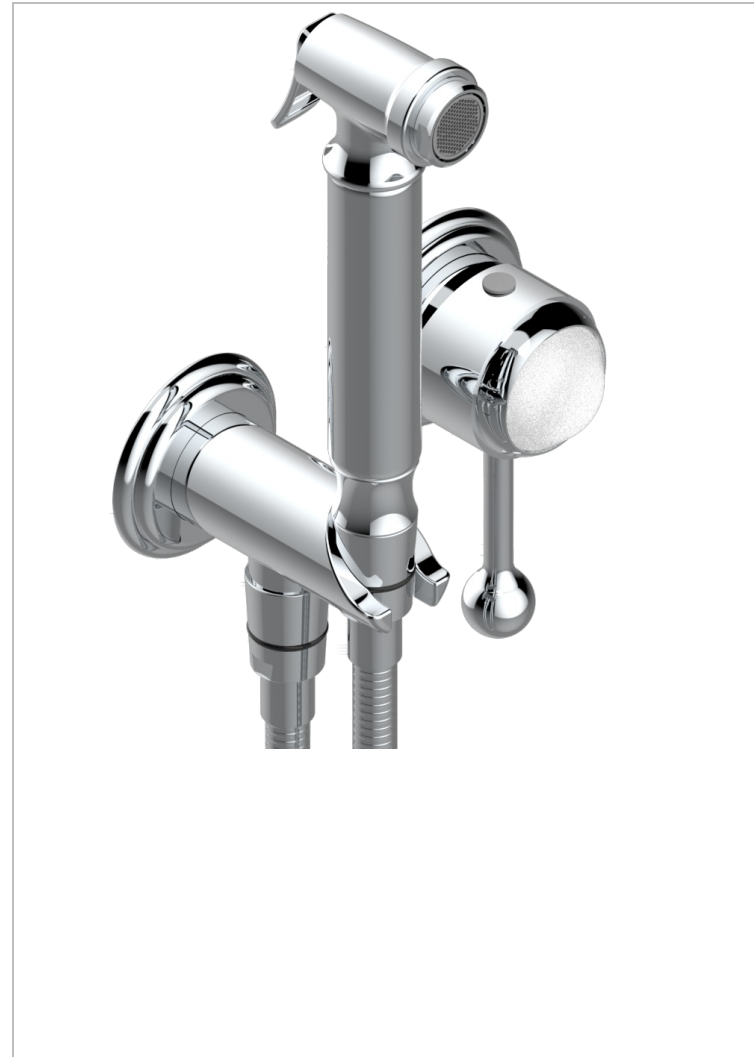

Trim only for WC douche including: trigger spray, wall mounted single lever mixer, reinforced hose (1.25m), wall outlet with integrated elbow with safety stopper

CHARACTERISTIC

- ACS : 19ACCLY412

TECHNICAL SPECS

- Recommandé : 3 bars (max. 5 bars) - Advised : 43,5 psi (max. 72 psi)
- 9,5 l/min à 3 bars (2.5 gpm at 43.5 psi)

STANDARDS

RELATED SKU'S

- Ref. G00-5840/MA Rough parts for concealed wall-mounted mixer with 1/2" outlet

AVAILABLE FINITIONS

Antique nickel - H28
 Black ceram - D30
 Blush PVD - H62
 Brass color PVD - H49
 Brown bronze color PVD - F33
 Gold color PVD - H52

Graphite PVD - H64
 Lacquered light bronze - D01
 Matt Umber PVD - H67
 Matt blush PVD - H60
 Matt brass color PVD - H50
 Matt brown bronze color PVD - F34