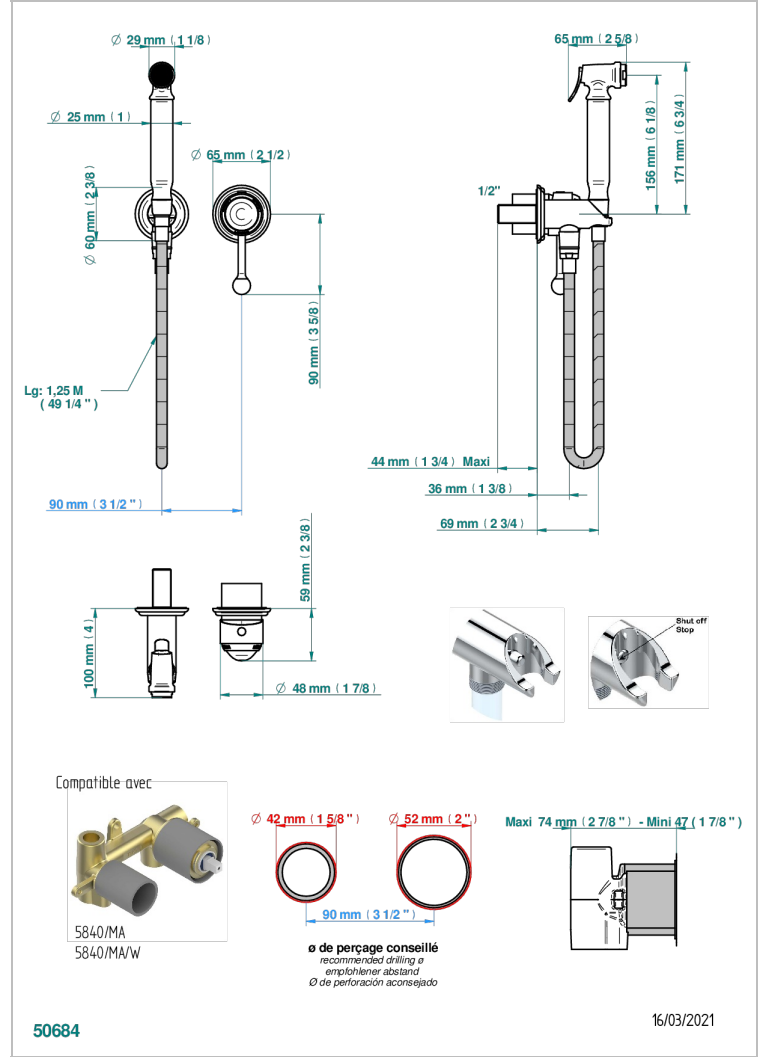

Trim only for WC douche including: trigger spray, wall mounted single lever mixer, reinforced hose (1.25m), wall outlet with integrated elbow with safety stopper

### ÄHNLICHE PRODUKTE

- Ref. G00-5840/MA Up-teil für up-mischer, 1/2"