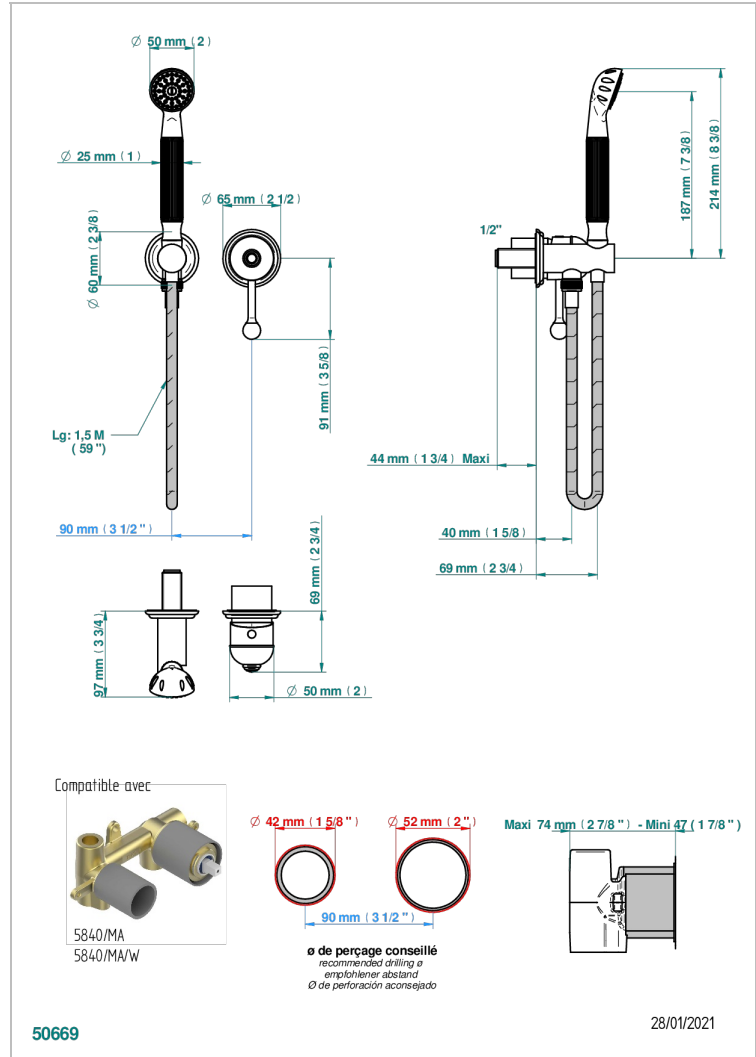

# TROCADERO LAPIS LAZULI

U7B-6561B

Trim only for wall mixer with complete handshower on hook

## CHARACTERISTIC

- Trocadero Lapis Lazuli
- Trim only for wall mixer with complete handshower on hook

## TECHNICAL SPECS

- Recommandé : 3 bars (max. 5 bars) - Advised : 43,5 psi (max. 72 psi)
- 9,5 l/min à 3 bars (2.5 gpm at 43.5 psi)

## RELATED SKU'S

- Ref. G00-5840/MA Rough parts for concealed wall-mounted mixer with 1/2" outlet