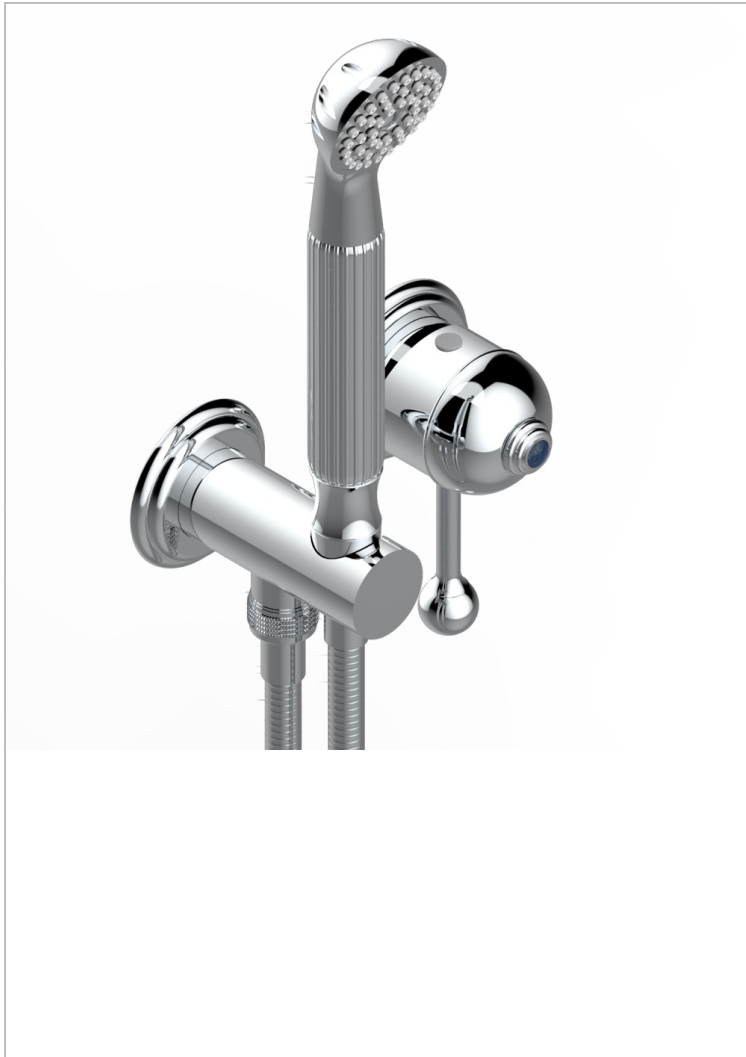

# TROCADERO LAPIS LAZULI

U7B-6561B

Trim only for wall mixer with complete handshower on hook

## CHARACTERISTIC

- Trocadero Lapis Lazuli
- Trim only for wall mixer with complete handshower on hook

## RELATED SKU'S

- Ref. G00-5840/MA Rough parts for concealed wall-mounted mixer with 1/2" outlet

## AVAILABLE FINITIONS

Antique nickel - H28  
Black ceram - D30  
Blush PVD - H62  
Brass color PVD - H49  
Brown bronze color PVD - F33  
Gold color PVD - H52

Graphite PVD - H64  
Matt Umber PVD - H67  
Matt blush PVD - H60  
Matt brass color PVD - H50  
Matt brown bronze color PVD - F34  
Matt chrome - C02