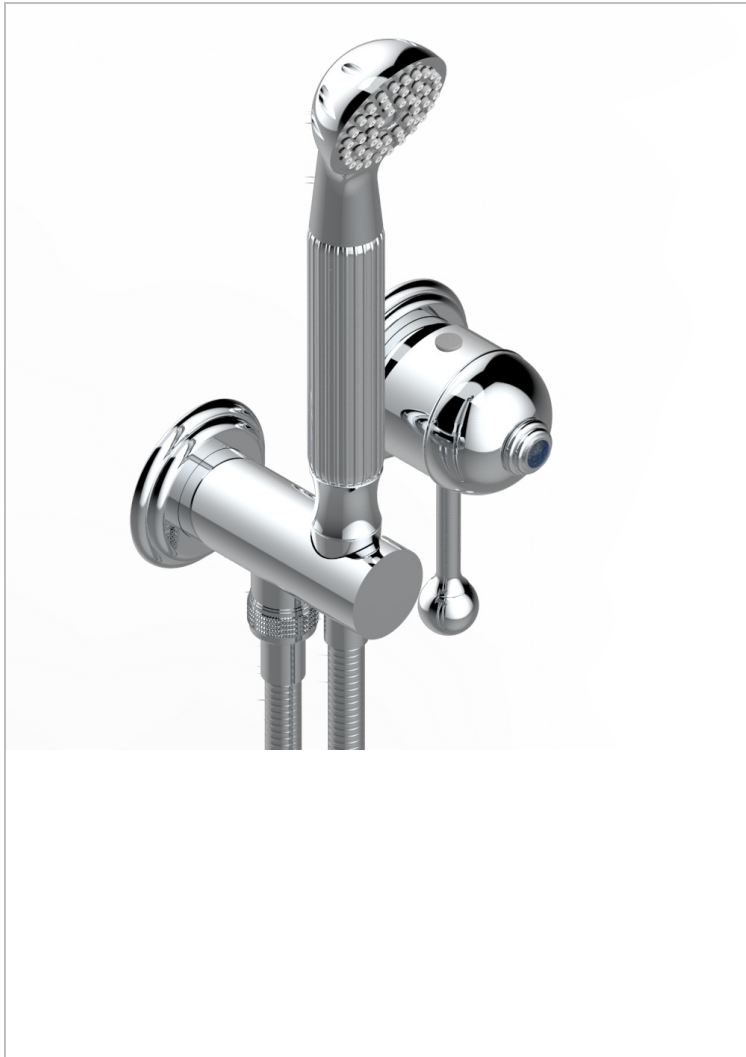

SULLY LAPIS LAZULI

A1W-6561B

Trim only for wall mixer with complete handshower on hook

CHARACTERISTIC

- Sully Lapis Lazuli
- Trim only for wall mixer with complete handshower on hook

TECHNICAL SPECS

- Recommandé : 3 bars (max. 5 bars) - Advised : 43,5 psi (max. 72 psi)
- 9,5 l/min à 3 bars (2.5 gpm at 43.5 psi)

RELATED SKU'S

- Ref. G00-5840/MA Rough parts for concealed wall-mounted mixer with 1/2" outlet

AVAILABLE FINITIONS

Antique nickel - H28
Black ceram - D30
Blush PVD - H62
Brass color PVD - H49
Brown bronze color PVD - F33
Gold color PVD - H52