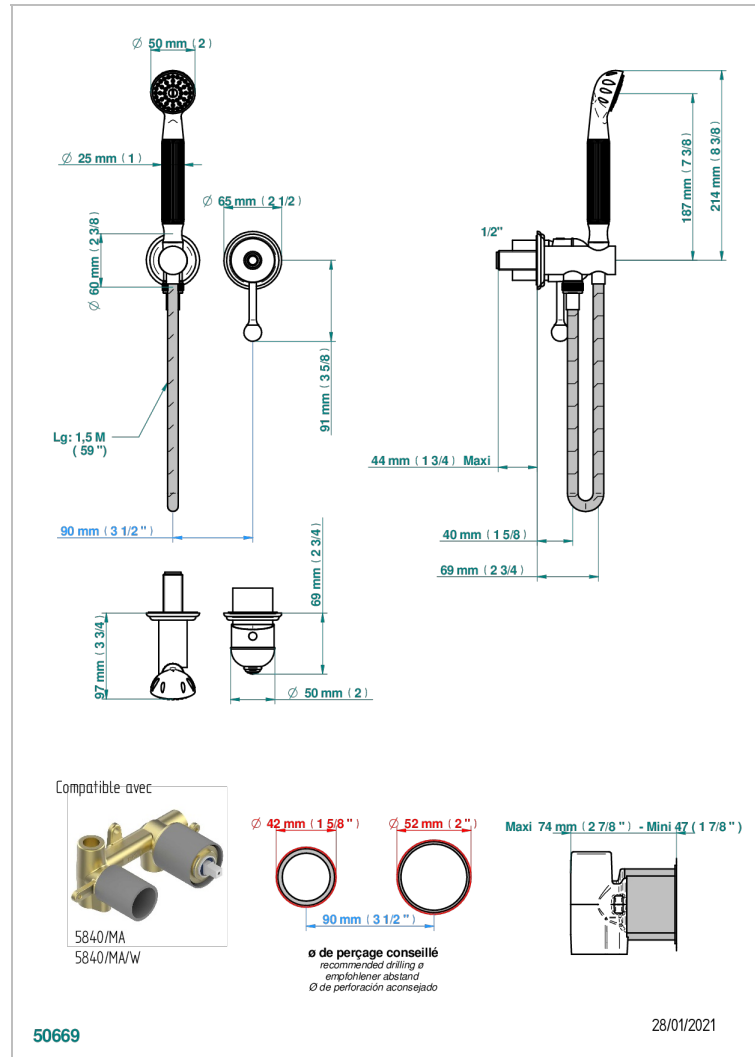

SULLY LAPIS LAZULI

A1W-6561B

Trim only for wall mixer with complete handshower on hook

CHARACTERISTIC

- Sully Lapis Lazuli
- Trim only for wall mixer with complete handshower on hook

TECHNICAL SPECS

- Recommandé : 3 bars (max. 5 bars) - Advised : 43,5 psi (max. 72 psi)
- 9,5 l/min à 3 bars (2.5 gpm at 43.5 psi)

RELATED SKU'S

- Ref. G00-5840/MA Rough parts for concealed wall-mounted mixer with 1/2" outlet

AVAILABLE FINITIONS

Antique nickel - H28
Black ceram - D30
Blush PVD - H62
Brass color PVD - H49
Brown bronze color PVD - F33
Gold color PVD - H52