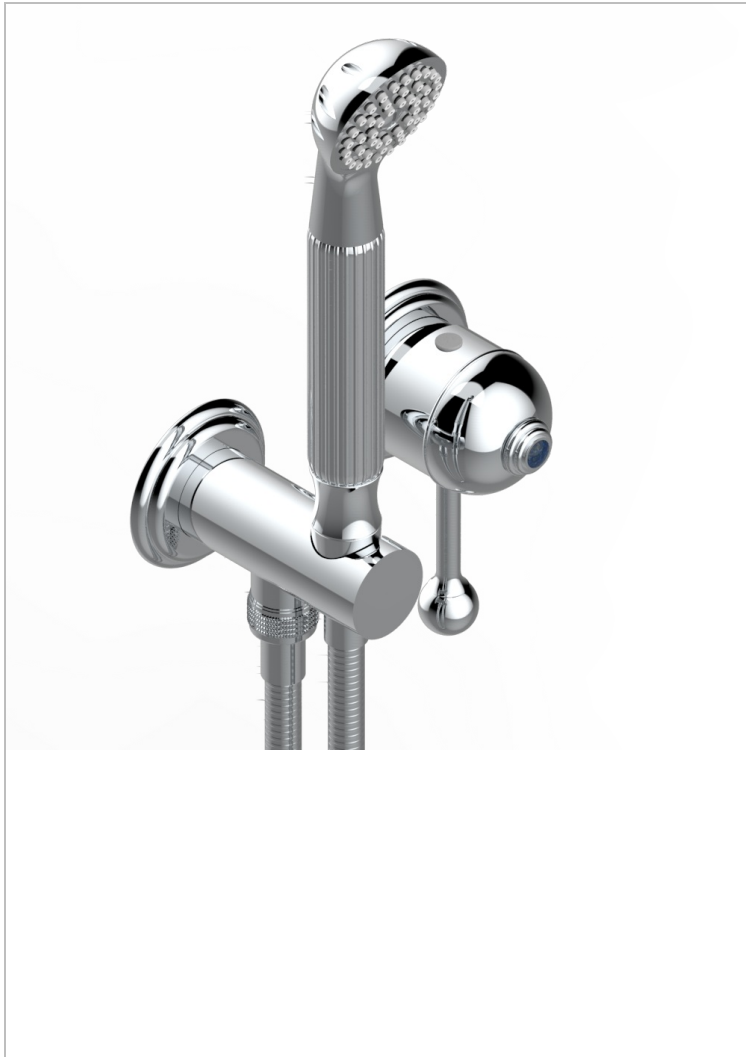

SULLY LAPIS LAZULI

A1W-6561B

Trim only for wall mixer with complete handshower on hook

THG[®]
PARIS

CHARACTERISTIC

- Sully Lapis Lazuli
- Trim only for wall mixer with complete handshower on hook

TECHNICAL SPECS

- Recommandé : 3 bars (max. 5 bars) - Advised : 43,5 psi (max. 72 psi)
- 9,5 l/min à 3 bars (2.5 gpm at 43.5 psi)

RELATED SKU'S

- Ref. G00-5840/MA Rough parts for concealed wall-mounted mixer with 1/2" outlet

AVAILABLE FINITIONS

Antique nickel - H28
Black ceram - D30
Blush PVD - H62
Brass color PVD - H49
Brown bronze color PVD - F33
Gold color PVD - H52

Graphite PVD - H64
Matt Umber PVD - H67
Matt blush PVD - H60
Matt brass color PVD - H50
Matt brown bronze color PVD - F34
Matt chrome - C02