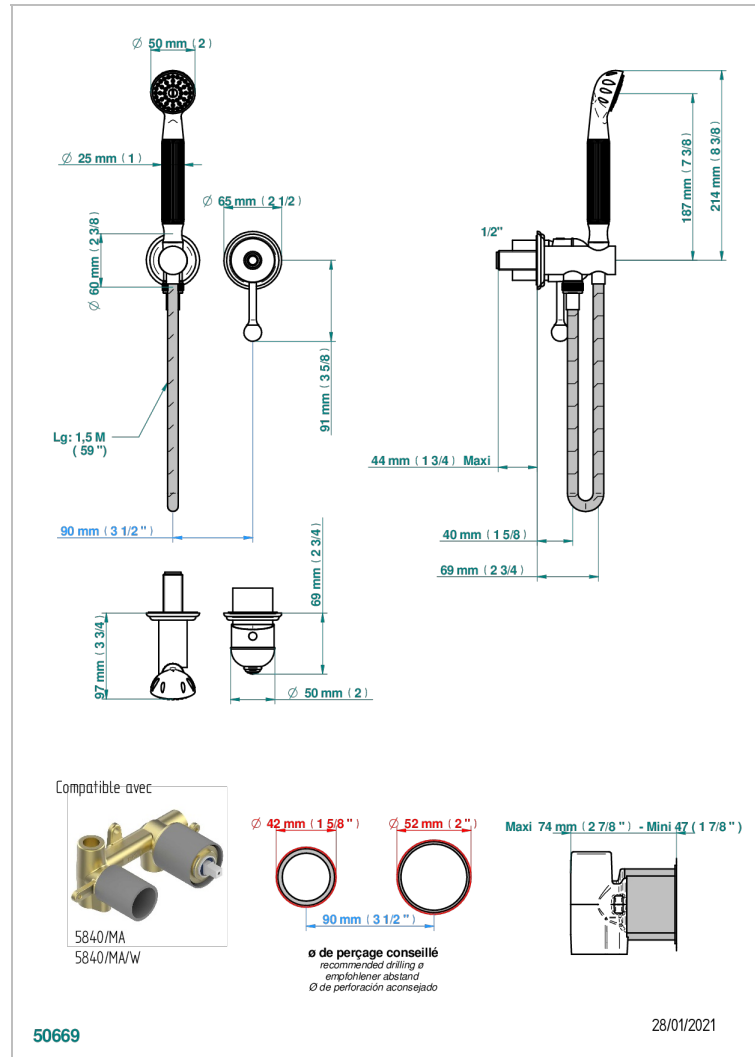

SULLY LAPIS LAZULI

A1W-6561B

Trim only for wall mixer with complete handshower on hook

THG[®]
PARIS

CHARACTERISTIC

- Sully Lapis Lazuli
- Trim only for wall mixer with complete handshower on hook

TECHNICAL SPECS

- Recommandé : 3 bars (max. 5 bars) - Advised : 43,5 psi (max. 72 psi)
- 9,5 l/min à 3 bars (2.5 gpm at 43.5 psi)

RELATED SKU'S

- Ref. G00-5840/MA Rough parts for concealed wall-mounted mixer with 1/2" outlet