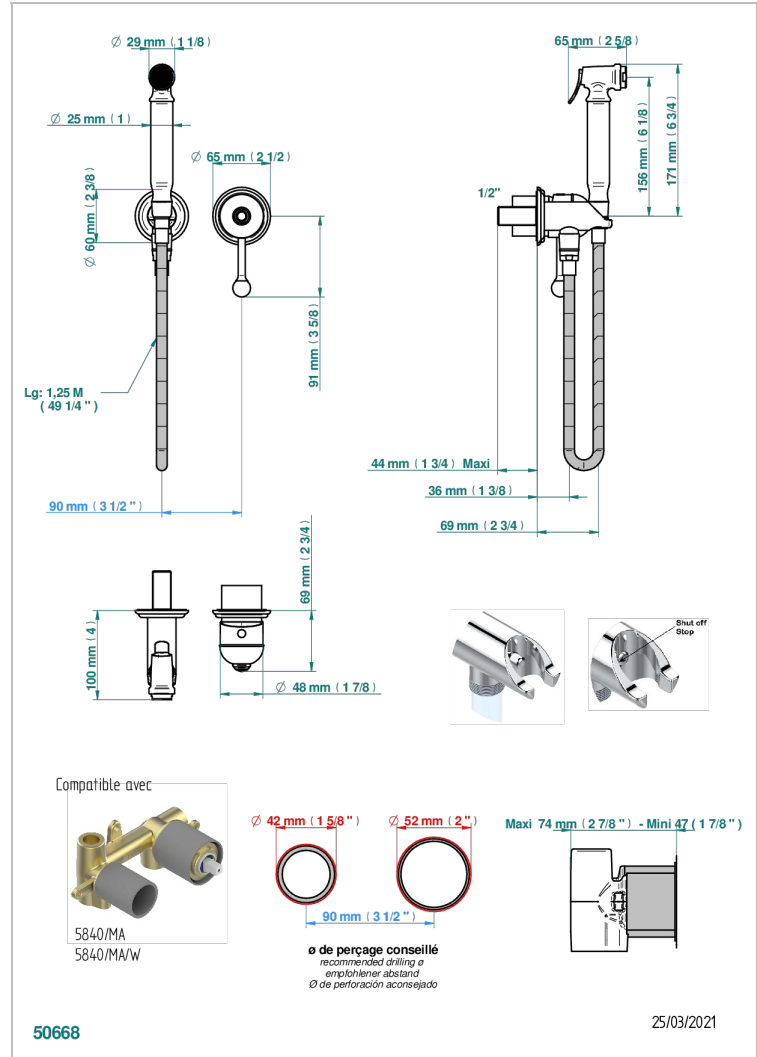

SULLY LAPIS LAZULI

A1W-5840/MBG

THG
PARIS

Trim only for WC douche including: trigger spray, wall mounted single lever mixer, reinforced hose (49 1/4"), wall outlet with integrated elbow with safety stopper

CHARACTERISTIC

- ACS : 19ACCLY412

TECHNICAL SPECS

- Recommandé : 3 bars (max. 5 bars) - Advised : 43,5 psi (max. 72 psi)
- 9,5 l/min à 3 bars (2.5 gpm at 43.5 psi)

STANDARDS

RELATED SKU'S

- Ref. G00-5840/MAUS Rough parts for concealed wall-mounted mixer with 1/2" outlet