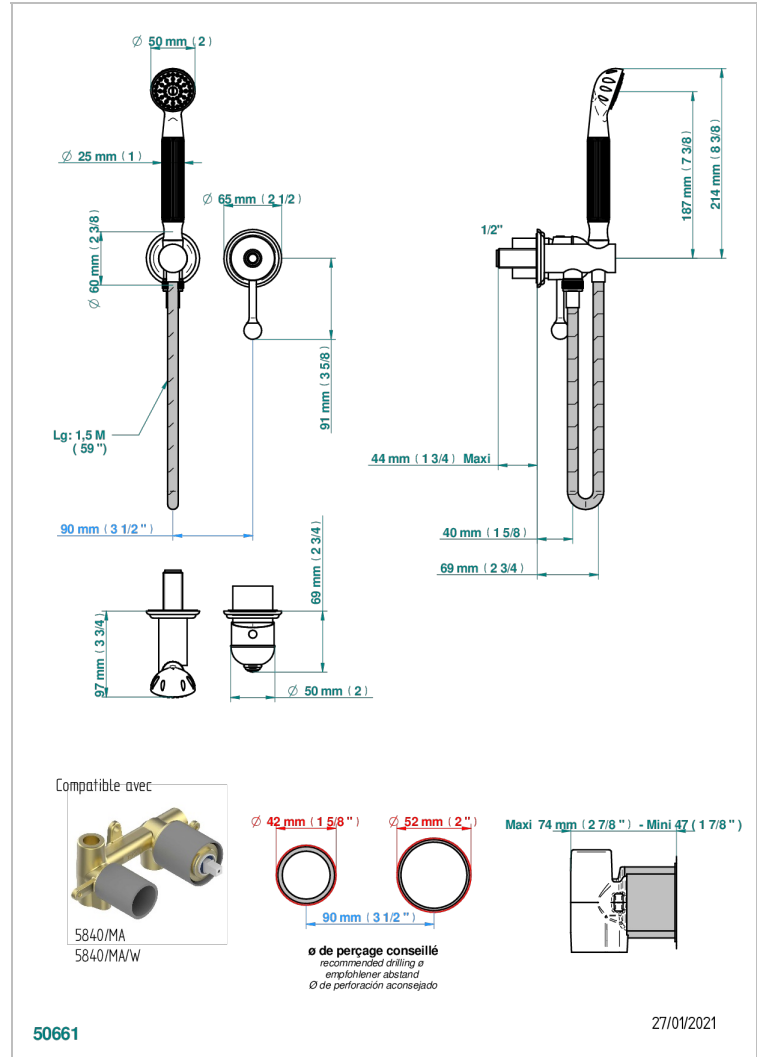

TROCADERO MALACHITE

U7A-6561B

Trim only for wall mixer with complete handshower on hook

CHARACTERISTIC

- Trocadero Malachite
- Trim only for wall mixer with complete handshower on hook

TECHNICAL SPECS

- Recommandé : 3 bars (max. 5 bars) - Advised : 43,5 psi (max. 72 psi)
- 9,5 l/min à 3 bars (2.5 gpm at 43.5 psi)

RELATED SKU'S

- Ref. G00-5840/MA Rough parts for concealed wall-mounted mixer with 1/2" outlet

AVAILABLE FINITIONS

Antique nickel - H28
Black ceram - D30
Blush PVD - H62
Brass color PVD - H49
Brown bronze color PVD - F33
Gold color PVD - H52