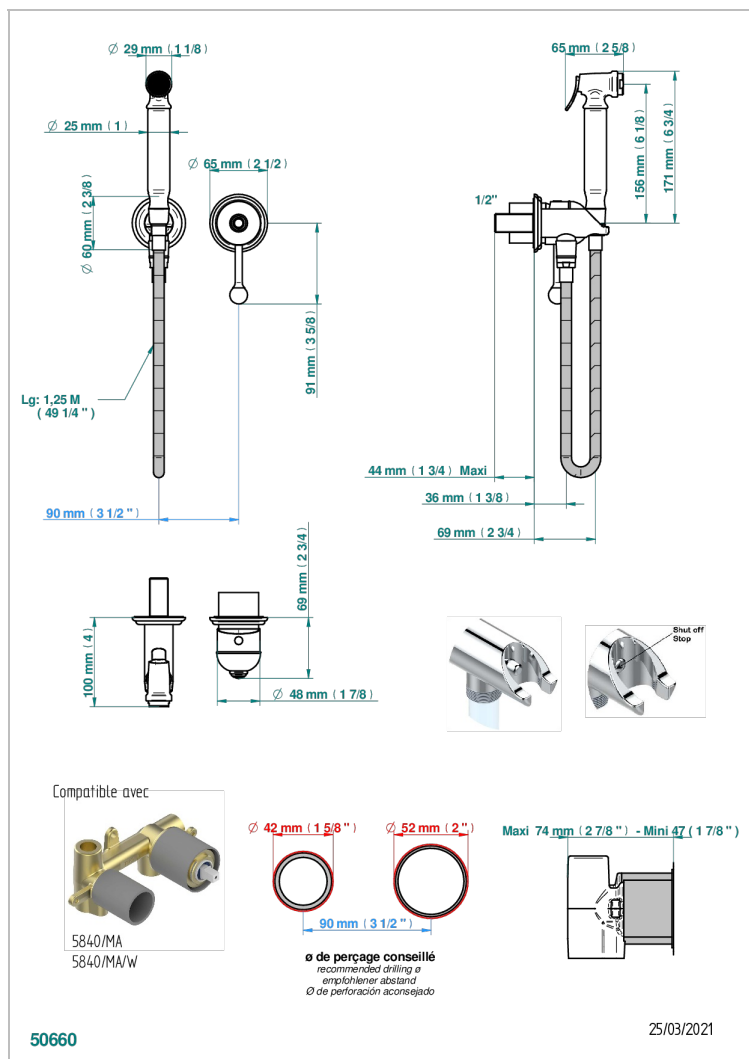

TROCADERO MALACHITE

U7A-5840/MBG

THG
PARIS

Trim only for WC douche including: trigger spray, wall mounted single lever mixer, reinforced hose (49 1/4"), wall outlet with integrated elbow with safety stopper

CHARACTERISTIC

- ACS : 19ACCLY412

TECHNICAL SPECS

- Recommandé : 3 bars (max. 5 bars) - Advised : 43,5 psi (max. 72 psi)
- 9,5 l/min à 3 bars (2.5 gpm at 43.5 psi)

STANDARDS

RELATED SKU'S

- Ref. G00-5840/MAUS Rough parts for concealed wall-mounted mixer with 1/2" outlet