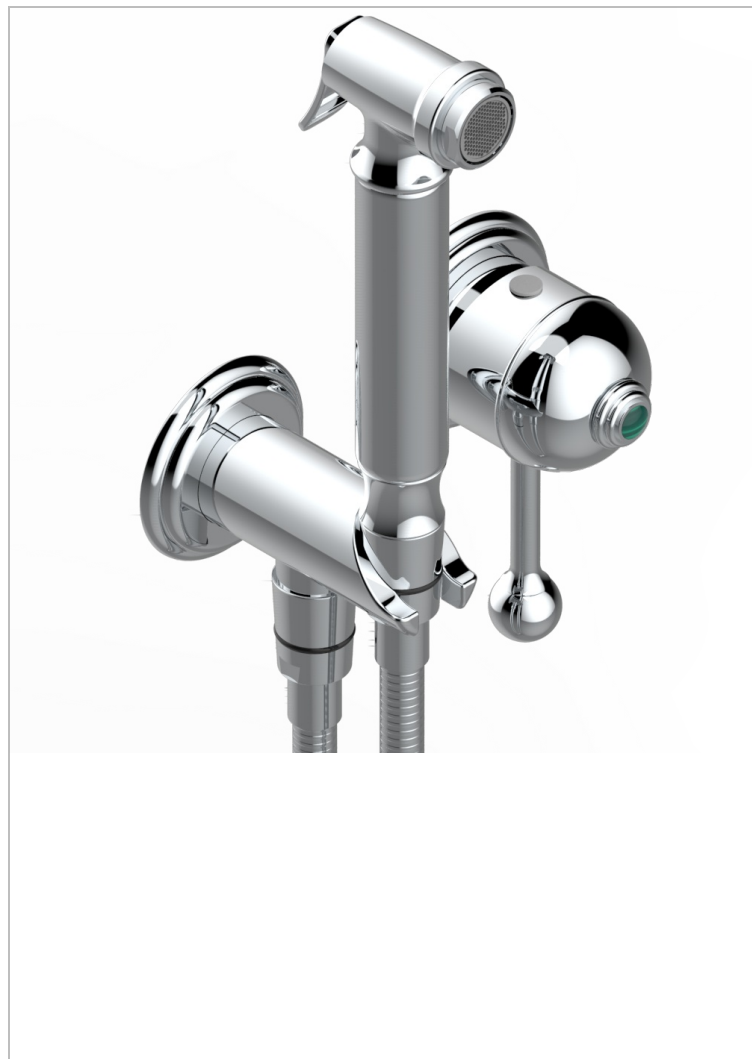

TROCADERO MALACHITE

U7A-5840/MBG

THG
PARIS

Trim only for WC douche including: trigger spray, wall mounted single lever mixer, reinforced hose (49 1/4"), wall outlet with integrated elbow with safety stopper

CHARACTERISTIC

- ACS : 19ACCLY412

TECHNICAL SPECS

- Recommandé : 3 bars (max. 5 bars) - Advised : 43,5 psi (max. 72 psi)
- 9,5 l/min à 3 bars (2.5 gpm at 43.5 psi)

STANDARDS

RELATED SKU'S

- Ref. G00-5840/MAUS Rough parts for concealed wall-mounted mixer with 1/2" outlet