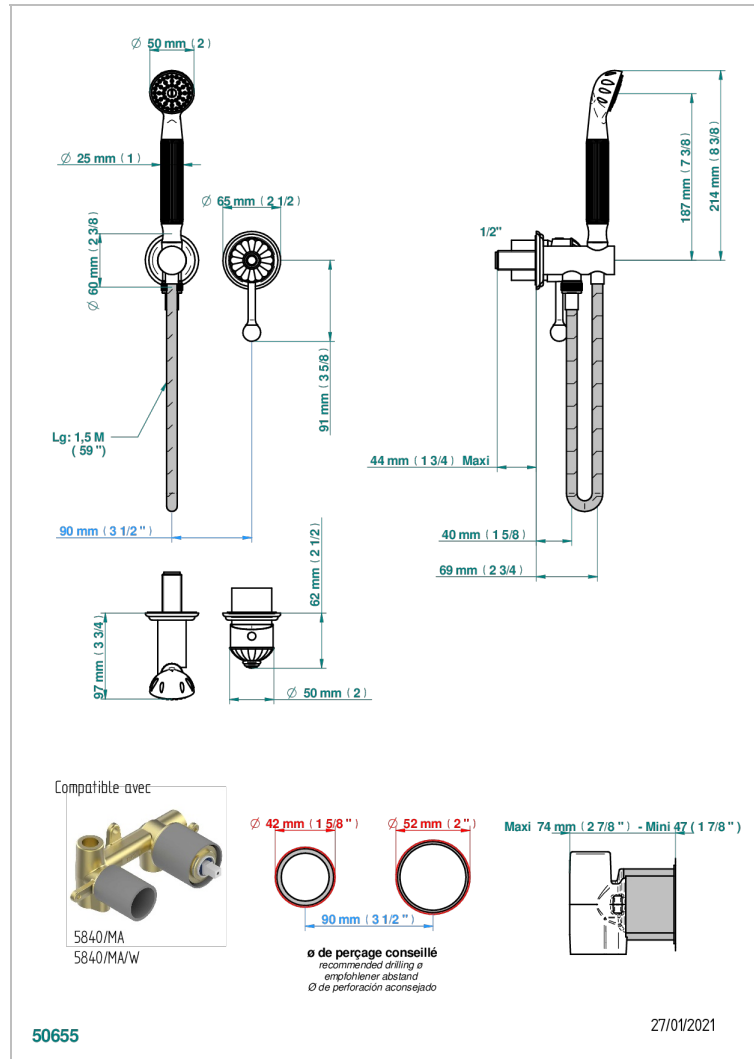

VOGUE BLACK ONYX

A8P-6561B

Trim only for wall mixer with complete handshower on hook

CHARACTERISTIC

- Vogue black onyx
- Trim only for wall mixer with complete handshower on hook

TECHNICAL SPECS

- Recommandé : 3 bars (max. 5 bars) - Advised : 43,5 psi (max. 72 psi)
- 9,5 l/min à 3 bars (2.5 gpm at 43.5 psi)

RELATED SKU'S

- Ref. G00-5840/MA Rough parts for concealed wall-mounted mixer with 1/2" outlet

AVAILABLE FINITIONS

Antique nickel - H28
Black ceram - D30
Blush PVD - H62
Brass color PVD - H49
Brown bronze color PVD - F33
Gold color PVD - H52