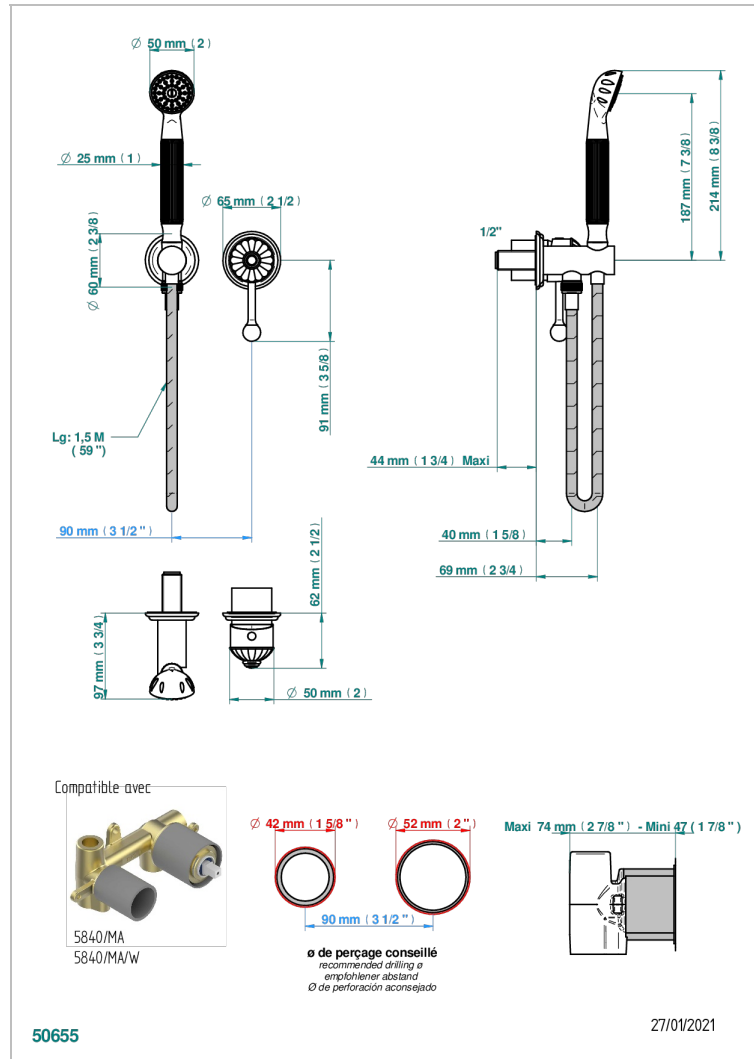

AMBOISE BLACK ONYX

A1M-6561B

Trim only for wall mixer with complete handshower on hook

CHARACTERISTIC

- Amboise Black Onyx
- Trim only for wall mixer with complete handshower on hook

TECHNICAL SPECS

- Recommandé : 3 bars (max. 5 bars) - Advised : 43,5 psi (max. 72 psi)
- 9,5 l/min à 3 bars (2.5 gpm at 43.5 psi)

RELATED SKU'S

- Ref. G00-5840/MA Rough parts for concealed wall-mounted mixer with 1/2" outlet

AVAILABLE FINITIONS

Antique nickel - H28
Black ceram - D30
Blush PVD - H62
Brass color PVD - H49
Brown bronze color PVD - F33
Gold color PVD - H52