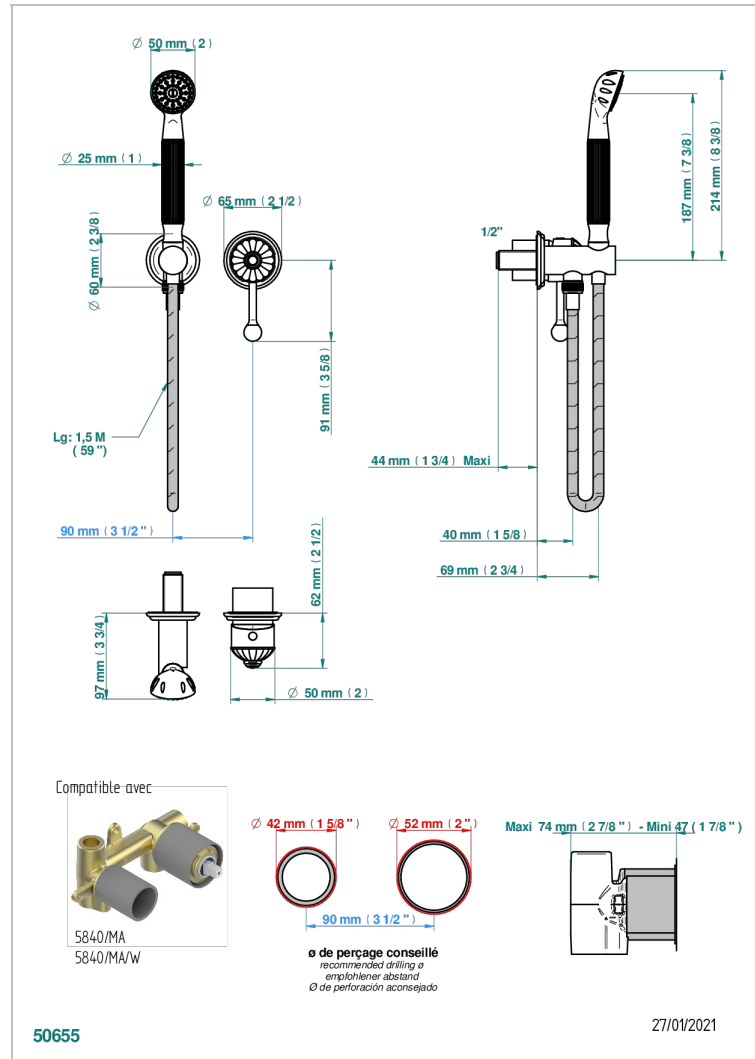

AMBOISE BLACK ONYX

A1M-6561B

Trim only for wall mixer with complete handshower on hook

CHARACTERISTIC

- Amboise Black Onyx
- Trim only for wall mixer with complete handshower on hook

TECHNICAL SPECS

- Recommandé : 3 bars (max. 5 bars) - Advised : 43,5 psi (max. 72 psi)
- 9,5 l/min à 3 bars (2.5 gpm at 43.5 psi)

RELATED SKU'S

- Ref. G00-5840/MA Rough parts for concealed wall-mounted mixer with 1/2" outlet

AVAILABLE FINITIONS

Antique nickel - H28
Black ceram - D30
Blush PVD - H62
Brass color PVD - H49
Brown bronze color PVD - F33
Gold color PVD - H52