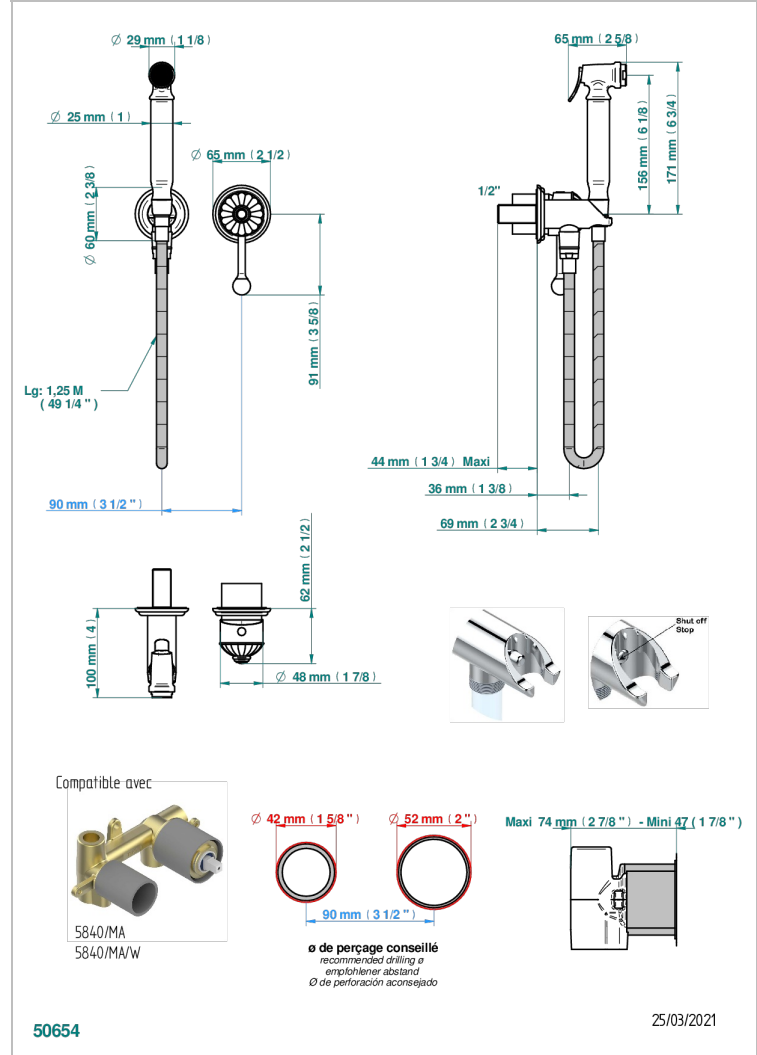

# CHEVERNY BLACK ONYX

U1V-5840/MBG

THG  
PARIS

Trim only for WC douche including: trigger spray, wall mounted single lever mixer, reinforced hose (49 1/4"), wall outlet with integrated elbow with safety stopper

## CHARACTERISTIC

- ACS : 19ACCLY412

## RELATED SKU'S

- Ref. G00-5840/MAUS Rough parts for concealed wall-mounted mixer with 1/2" outlet