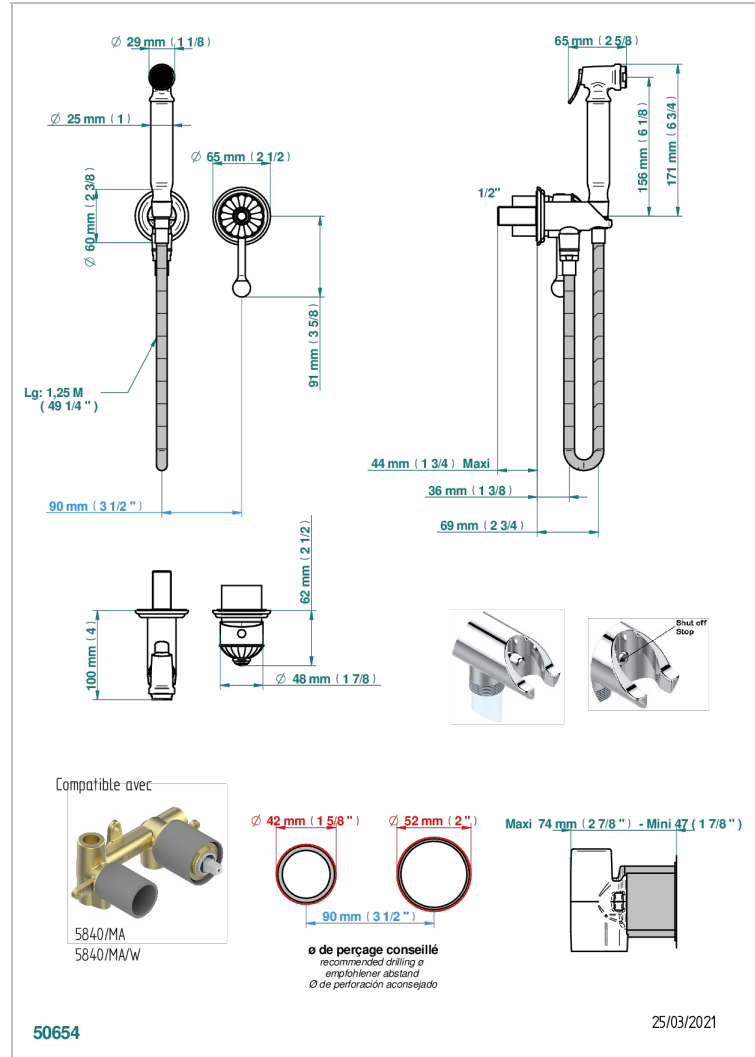

# AMBOISE BLACK ONYX

A1M-5840/MBG

THG  
PARIS

Trim only for WC douche including: trigger spray, wall mounted single lever mixer, reinforced hose (49 1/4"), wall outlet with integrated elbow with safety stopper

## CHARACTERISTIC

- ACS : 19ACCLY412

## TECHNICAL SPECS

- Recommandé : 3 bars (max. 5 bars) - Advised : 43,5 psi (max. 72 psi)
- 9,5 l/min à 3 bars (2.5 gpm at 43.5 psi)

## RELATED SKU'S

- Ref. G00-5840/MAUS Rough parts for concealed wall-mounted mixer with 1/2" outlet