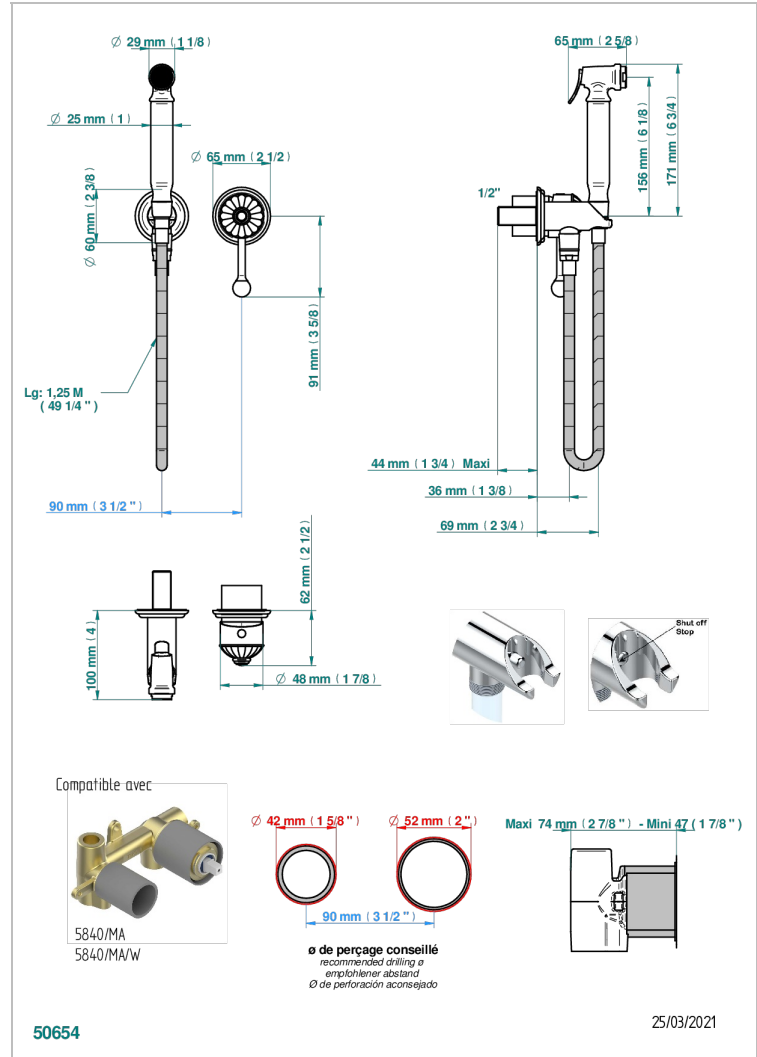

AMBOISE BLACK ONYX

A1M-5840/MBG

THG
PARIS

Trim only for WC douche including: trigger spray, wall mounted single lever mixer, reinforced hose (1.25m), wall outlet with integrated elbow with safety stopper

CHARACTERISTIC

- ACS : 19ACCLY412

STANDARDS

RELATED SKU'S

- Ref. G00-5840/MA/W Rough parts for concealed wall-mounted mixer with 1/2" outlet, for WC douche - WRAS approved

AVAILABLE FINITIONS

Antique nickel - H28
Black ceram - D30
Blush PVD - H62
Brass color PVD - H49
Brown bronze color PVD - F33
Gold color PVD - H52