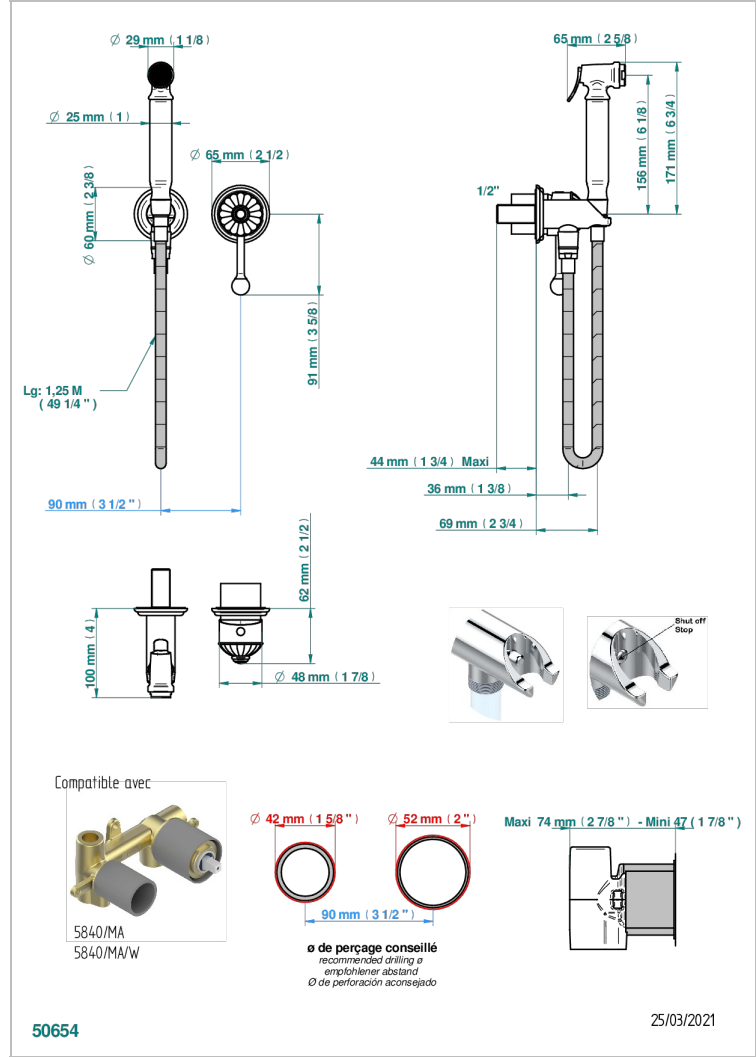

AMBOISE BLACK ONYX

A1M-5840/MBG

Trim only for WC douche including: trigger spray, wall mounted single lever mixer, reinforced hose (1.25m), wall outlet with integrated elbow with safety stopper

CHARACTERISTIC

- ACS : 19ACCLY412

STANDARDS

RELATED SKU'S

- Ref. G00-5840/MA Rough parts for concealed wall-mounted mixer with 1/2" outlet

AVAILABLE FINITIONS

Antique nickel - H28
Black ceram - D30
Blush PVD - H62
Brass color PVD - H49
Brown bronze color PVD - F33
Gold color PVD - H52