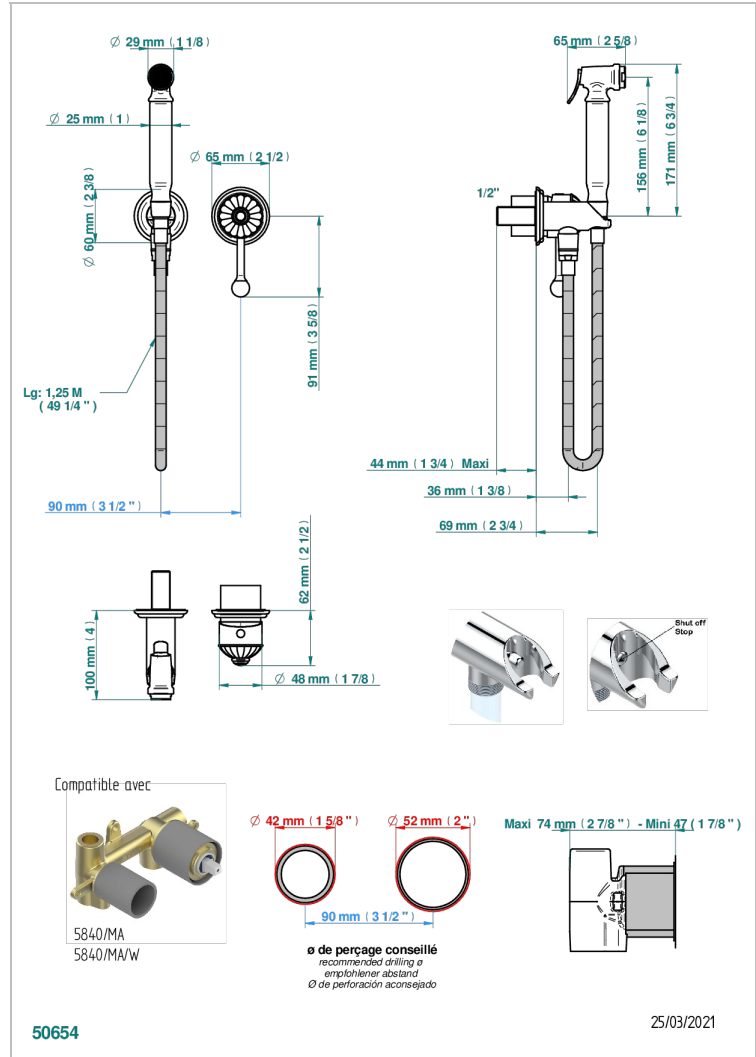

A1M-5840/MBG

Trim only for WC douche including: trigger spray, wall mounted single lever mixer, reinforced hose (1.25m), wall outlet with integrated elbow with safety stopper

EIGENSCHAFTEN

- ACS : 19ACCLY412

TECHNISCHE DATEN

- Recommandé : 3 bars (max. 5 bars) - Advised : 43,5 psi (max. 72 psi)
- 9,5 l/min à 3 bars (2.5 gpm at 43.5 psi)

ZERTIFIZIERUNGEN

ÄHNLICHE PRODUKTE

- Ref. G00-5840/MA Up-teil für up-mischer, 1/2"

VERFÜGBARE OBERFLÄCHEN

Altnickel - H28	Gold - F01	Pvd bronze braun - F33	Pvd messing - H49	Silbernickel - B01
Blassgold - F30	Gold matt - F07	Pvd bronze braun matt - F34	Pvd messing matt - H50	
Blassgold matt unlackiert - F31	Mattschwarz keramik - D30	Pvd gold - H52	Pvd nickel - H55	
Chrom - A02	Nickel matt - C01	Pvd gold matt - H53	Pvd nickel matt - H56	
Chrom / gold - G02	Pvd blush - H62	Pvd graphite - H64	Pvd umber - H66	
Chrom matt - C02	Pvd blush matt - H60	Pvd graphite matt - H65	Pvd umber matt - H67	