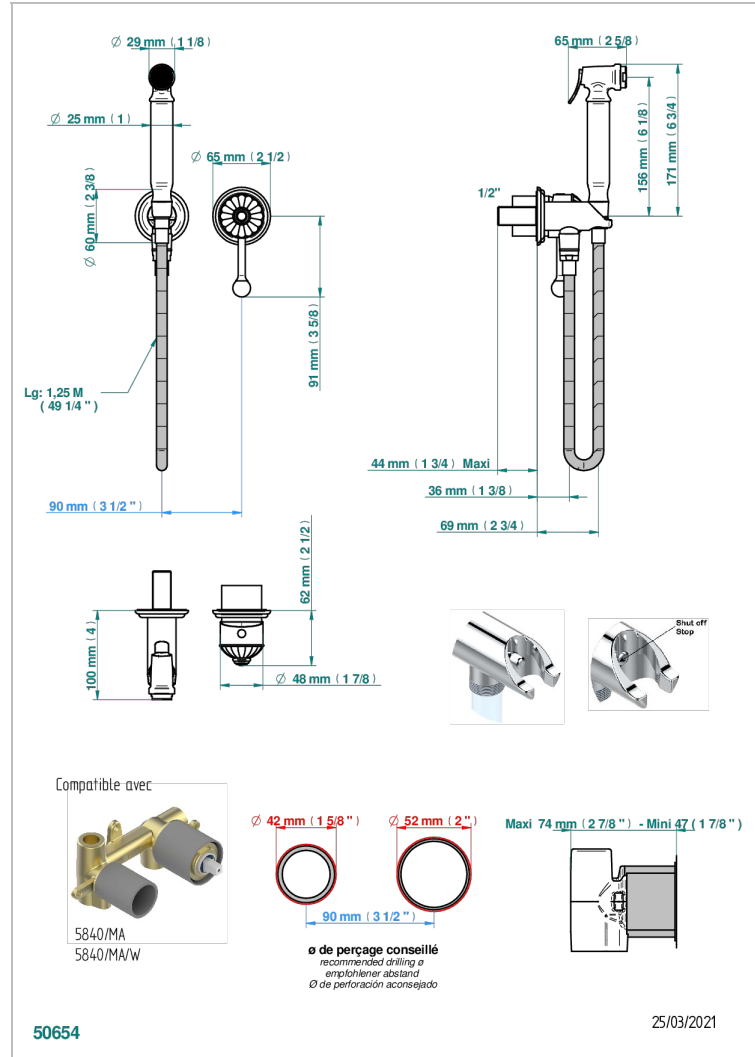

AMBOISE BLACK ONYX

A1M-5840/MBG

THG
PARIS

Trim only for WC douche including: trigger spray, wall mounted single lever mixer, reinforced hose (1.25m), wall outlet with integrated elbow with safety stopper

CHARACTERISTIC

- ACS : 19ACCLY412

TECHNICAL SPECS

- Recommandé : 3 bars (max. 5 bars) - Advised : 43,5 psi (max. 72 psi)
- 9,5 l/min à 3 bars (2.5 gpm at 43.5 psi)

STANDARDS

RELATED SKU'S

- Ref. G00-5840/MA Rough parts for concealed wall-mounted mixer with 1/2" outlet