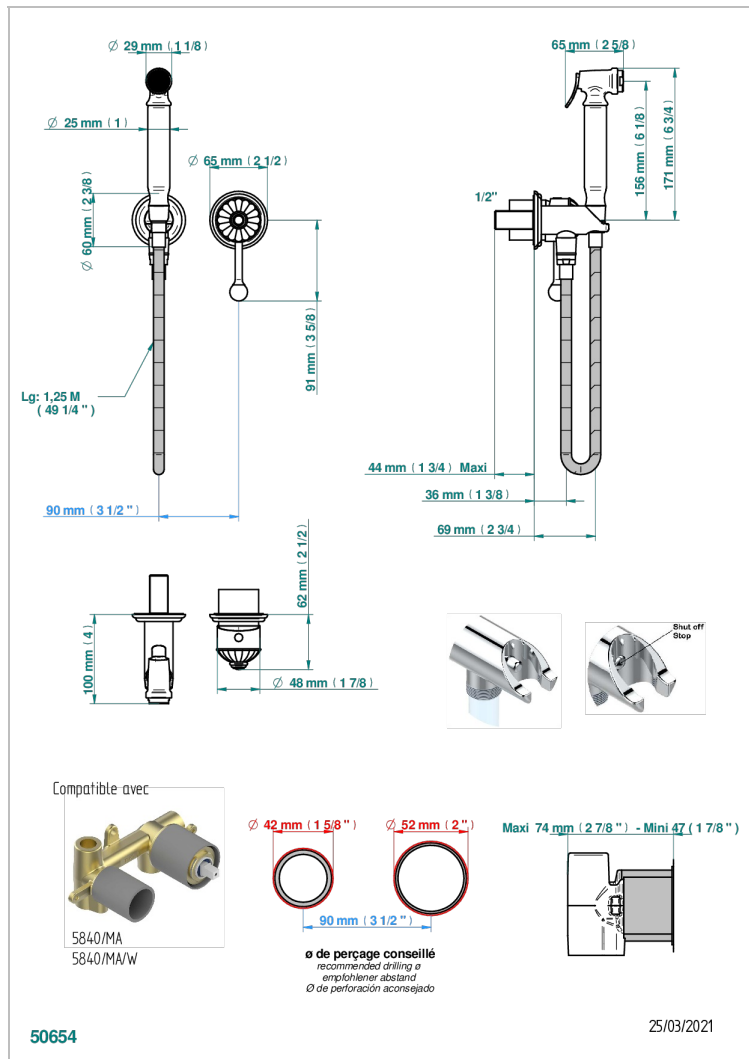

Trim only for WC douche including: trigger spray, wall mounted single lever mixer, reinforced hose (1.25m), wall outlet with integrated elbow with safety stopper

EIGENSCHAFTEN

- ACS : 19ACCLY412

ZERTIFIZIERUNGEN

ÄHNLICHE PRODUKTE

- Ref. G00-5840/MA Up-teil für up-mischer, 1/2"

VERFÜGBARE OBERFLÄCHEN

- | | | | | |
|---------------------------------|---------------------------|-----------------------------|------------------------|--------------------|
| Altnickel - H28 | Gold - F01 | Pvd bronze braun - F33 | Pvd messing - H49 | Silbernickel - B01 |
| Blassgold - F30 | Gold matt - F07 | Pvd bronze braun matt - F34 | Pvd messing matt - H50 | |
| Blassgold matt unlackiert - F31 | Mattschwarz keramik - D30 | Pvd gold - H52 | Pvd nickel - H55 | |
| Chrom - A02 | Nickel matt - C01 | Pvd gold matt - H53 | Pvd nickel matt - H56 | |
| Chrom / gold - G02 | Pvd blush - H62 | Pvd graphite - H64 | Pvd umber - H66 | |
| Chrom matt - C02 | Pvd blush matt - H60 | Pvd graphite matt - H65 | Pvd umber matt - H67 | |