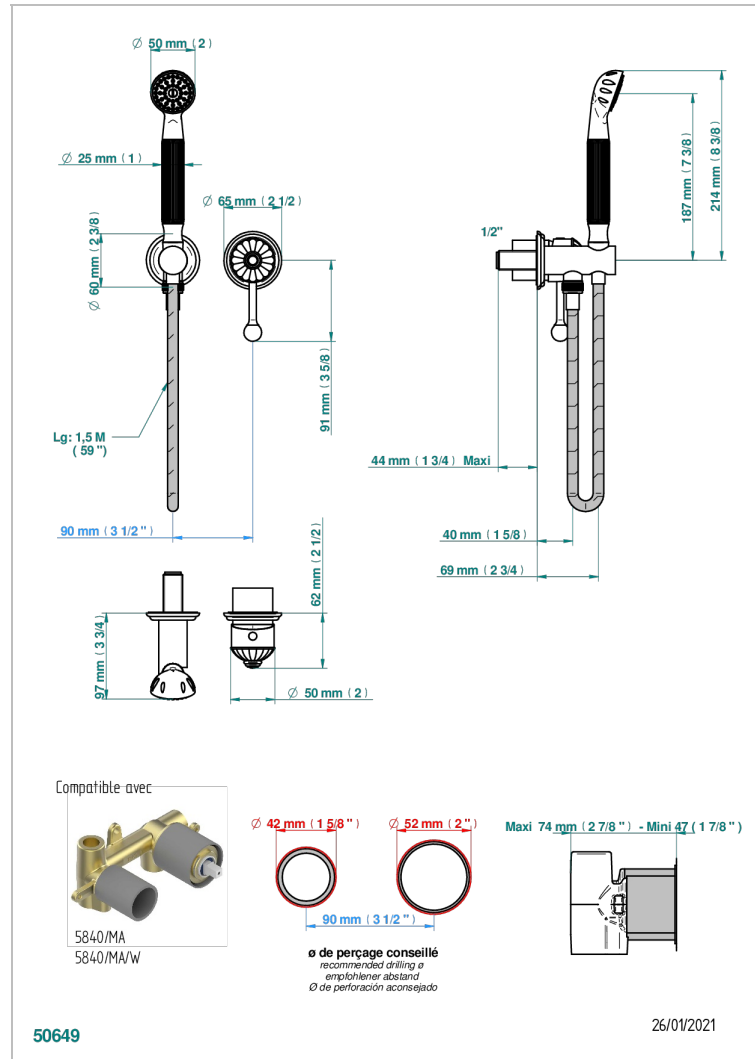

# VOGUE RED JASPER

A8N-6561B

Trim only for wall mixer with complete handshower on hook

## CHARACTERISTIC

- Vogue red Jasper
- Trim only for wall mixer with complete handshower on hook

## TECHNICAL SPECS

- Recommandé : 3 bars (max. 5 bars) - Advised : 43,5 psi (max. 72 psi)
- 9,5 l/min à 3 bars (2.5 gpm at 43.5 psi)

## RELATED SKU'S

- Ref. G00-5840/MA Rough parts for concealed wall-mounted mixer with 1/2" outlet