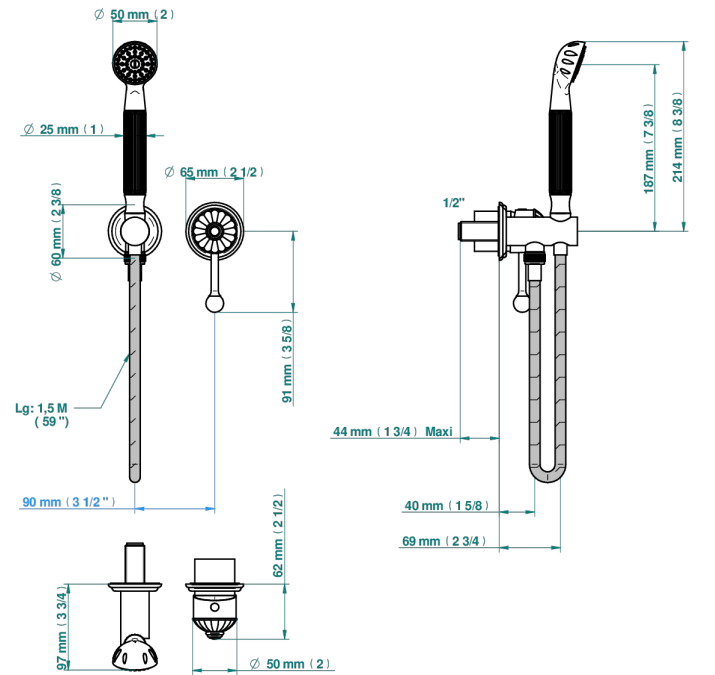

CHEVERNY RED JASPER

A1U-6561B

Trim only for wall mixer with complete handshower on hook

THG®
PARIS

Compatible avec

5840/MA
5840/MA/W

Ø 42 mm (1 5/8")

Ø 52 mm (2")

90 mm (3 1/2")

Maxi 74 mm (2 7/8") - Mini 47 (1 7/8")

50649

26/01/2021

CHARACTERISTIC

- Cheverny red Jasper
- Trim only for wall mixer with complete handshower on hook

TECHNICAL SPECS

- Recommandé : 3 bars (max. 5 bars) - Advised : 43,5 psi (max. 72 psi)
- 9,5 l/min à 3 bars (2.5 gpm at 43.5 psi)

RELATED SKU'S

- Ref. G00-5840/MA Rough parts for concealed wall-mounted mixer with 1/2" outlet

AVAILABLE FINITIONS

Antique nickel - H28
Black ceram - D30
Blush PVD - H62
Brass color PVD - H49
Brown bronze color PVD - F33
Gold color PVD - H52

Graphite PVD - H64
Matt Umber PVD - H67
Matt blush PVD - H60
Matt brass color PVD - H50
Matt brown bronze color PVD - F34
Matt chrome - C02

Matt gold - F07
Matt gold color PVD - H53
Matt graphite PVD - H65
Matt nickel (color finish) - C01
Matt nickel color PVD - H56
Nickel color PVD - H55

Polished chrome (color finish) - A02
Polished chrome / Polished gold (color finish) - G02
Polished gold (color finish) - F01
Polished nickel - B01
Soft gold - F30
Soft matt gold - F31

Umber PVD - H66