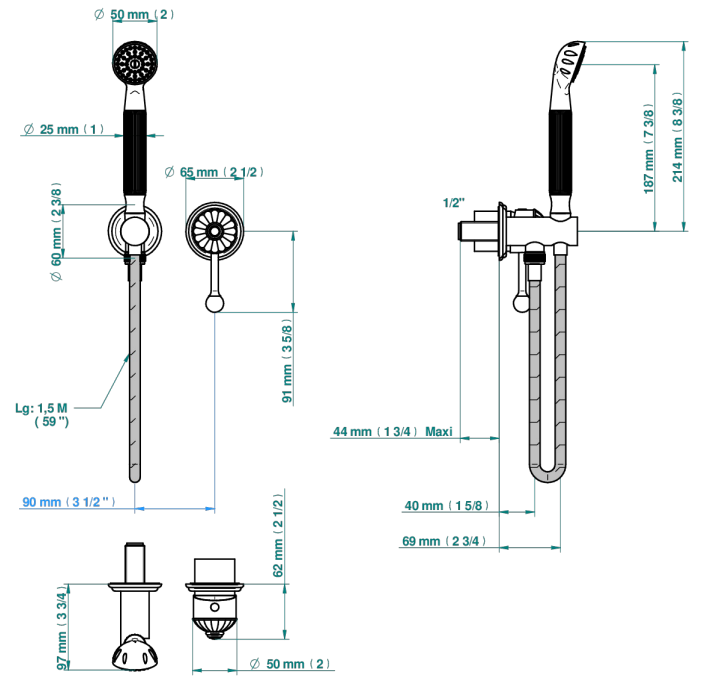

AMBOISE RED JASPER

A1L-6561B

Trim only for wall mixer with complete handshower on hook

THG
PARIS

Compatible avec

5840/MA
5840/MA/W

Ø 42 mm (1 5/8")

Ø 52 mm (2")

90 mm (3 1/2")

Maxi 74 mm (2 7/8") - Mini 47 (1 7/8")

50649

26/01/2021

CHARACTERISTIC

- Amboise Red Jasper
- Trim only for wall mixer with complete handshower on hook

TECHNICAL SPECS

- Recommandé : 3 bars (max. 5 bars) - Advised : 43,5 psi (max. 72 psi)
- 9,5 l/min à 3 bars (2.5 gpm at 43.5 psi)

RELATED SKU'S

- Ref. G00-5840/MA Rough parts for concealed wall-mounted mixer with 1/2" outlet

AVAILABLE FINITIONS

Antique nickel - H28
Black ceram - D30
Blush PVD - H62
Brass color PVD - H49
Brown bronze color PVD - F33
Gold color PVD - H52

Graphite PVD - H64
Matt Umber PVD - H67
Matt blush PVD - H60
Matt brass color PVD - H50
Matt brown bronze color PVD - F34
Matt chrome - C02

Matt gold - F07
Matt gold color PVD - H53
Matt graphite PVD - H65
Matt nickel (color finish) - C01
Matt nickel color PVD - H56
Nickel color PVD - H55

Polished chrome (color finish) - A02
Polished chrome / Polished gold (color finish) - G02
Polished gold (color finish) - F01
Polished nickel - B01
Soft gold - F30
Soft matt gold - F31

Umber PVD - H66